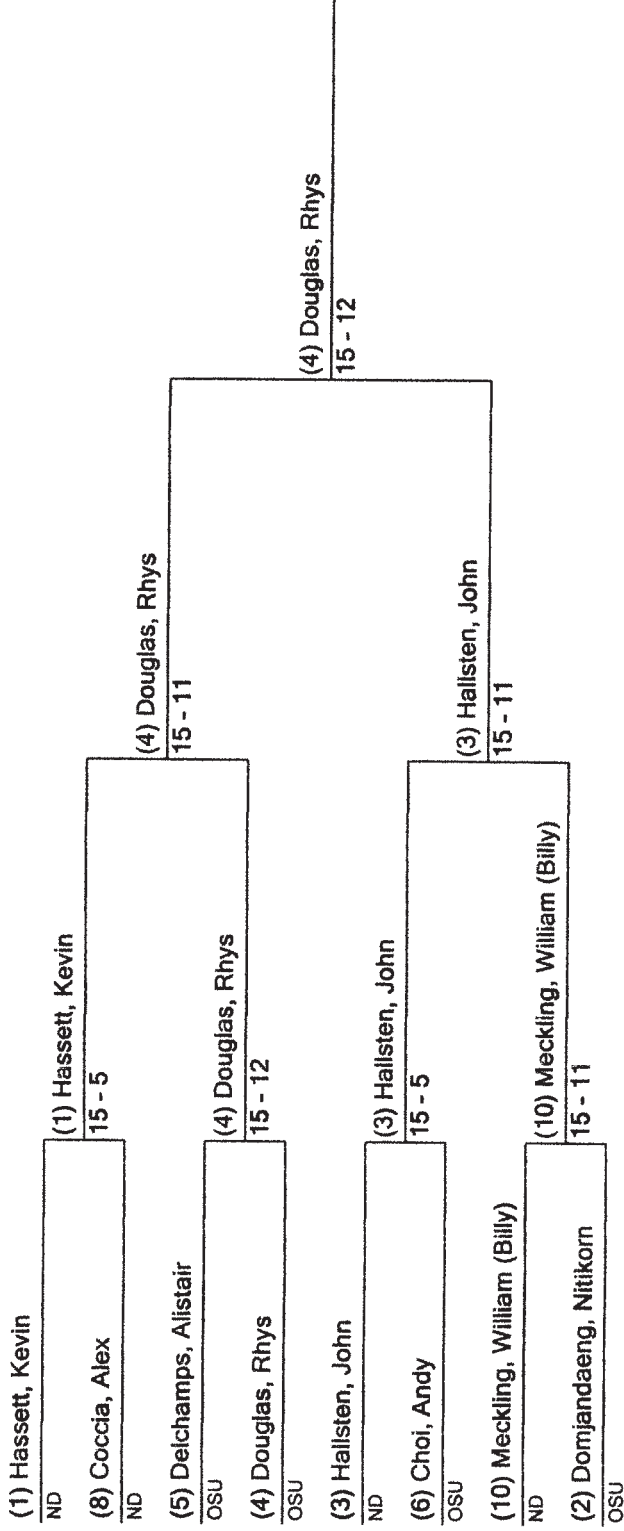

Table of 8

Semi-Finals

Finals

Final Results

MS

Tournament: 16th Midwest Fencing Conference Championships
Location: Castellan Family Fencing Center, University of Notre Dame
Event: Senior Men's Saber
Event Class: Unrated
Date: Saturday, March 01, 2014 - 9:00 AM

Place	Name	Club(s)
1	Douglas, Rhys	Ohio State
2	Hallsten, John	Notre Dame
3T	Meckling, William (Billy)	Notre Dame
3T	Hassett, Kevin	Notre Dame
5	Domjandaeng, Nitikorn	Ohio State
6	Delchamps, Alistair	Ohio State
7	Choi, Andy	Ohio State
8	Coccia, Alex	Notre Dame
9	Dwyer, Ian	Notre Dame
10	Jones, Graham	Lawrence
11	Bienvenu, Tom	Cleveland State
12	Carlisle, Austin	Detroit
13	Hu, Jack	Case Western Reserve
14	Montero, Adrian	Michigan
15	Schlehuber, Anthony (Tony)	Minnesota
16	Quek, Jing Xun	Chicago
17	Duff, Alan	Lawrence
18	Chen, Jamie	Northwestern
19	Johnson, Makenzie (Mak)	Indiana
20	Hsu, Eric	Case Western Reserve
21T	Goodwin, Keith	Oakland
21T	Thygesen, Jake	Indiana
23	MacGregor, Colin	Case Western Reserve
24	Japowicz, Michael	Michigan State
25	Pinger, Michael	Michigan State
26	Rastogi, Aman	Michigan
27	Schindler, Kevin	Indiana
28	Lindley, Matt	Xavier
29	Logue, Mark	Oberlin
30T	Muhammad, Zaahid	Detroit
30T	Hilton, Matthew	Wayne State
32	Hole, Ryan	Oakland
33	Carlson, Dylan	Minnesota
34	Edwards, Christopher	Iowa
35	Toplin, Curtis	Oakland
36	Latham, Joe	Michigan State
37	Cuturic, John	Cleveland State
38	Rothermel, Alex	Bowling Green
39	Doares, Drew	Lawrence
40	Schultz, David	Cleveland State
41	Sheehy, James	Case Western Reserve
42	Mai, Carl	Xavier
43	Zhang, Eric	Michigan
44	Preville, John	Bradley
45	Ryan, Nicholas (Nick)	Indiana
46	Kramer, Austin	Wisconsin
47	Wang, Evan	Minnesota
48	Sloat, Isaac	Wisconsin
49	Russin, Stephan	Bowling Green
50	Friburg, Nick	Wisconsin
51	Skwarczek, Matt	Northwestern
52	Hipplehouser, Stephen	Northwestern
53	Cepensky, Peter	Bradley
54	Lichtenberg, Alex	Wisconsin
55T	Satonik, Jay	Michigan
55T	Shelton, Justin	Bowling Green
57	Nielsen, Tom	Bradley
58	Lawrence, John	Indiana
59	Windau, Ian	Bowling Green
60	Beneck, Calvin	Chicago
61	Hendricks, Scotty	Iowa
62	Nelson, Matt	Chicago