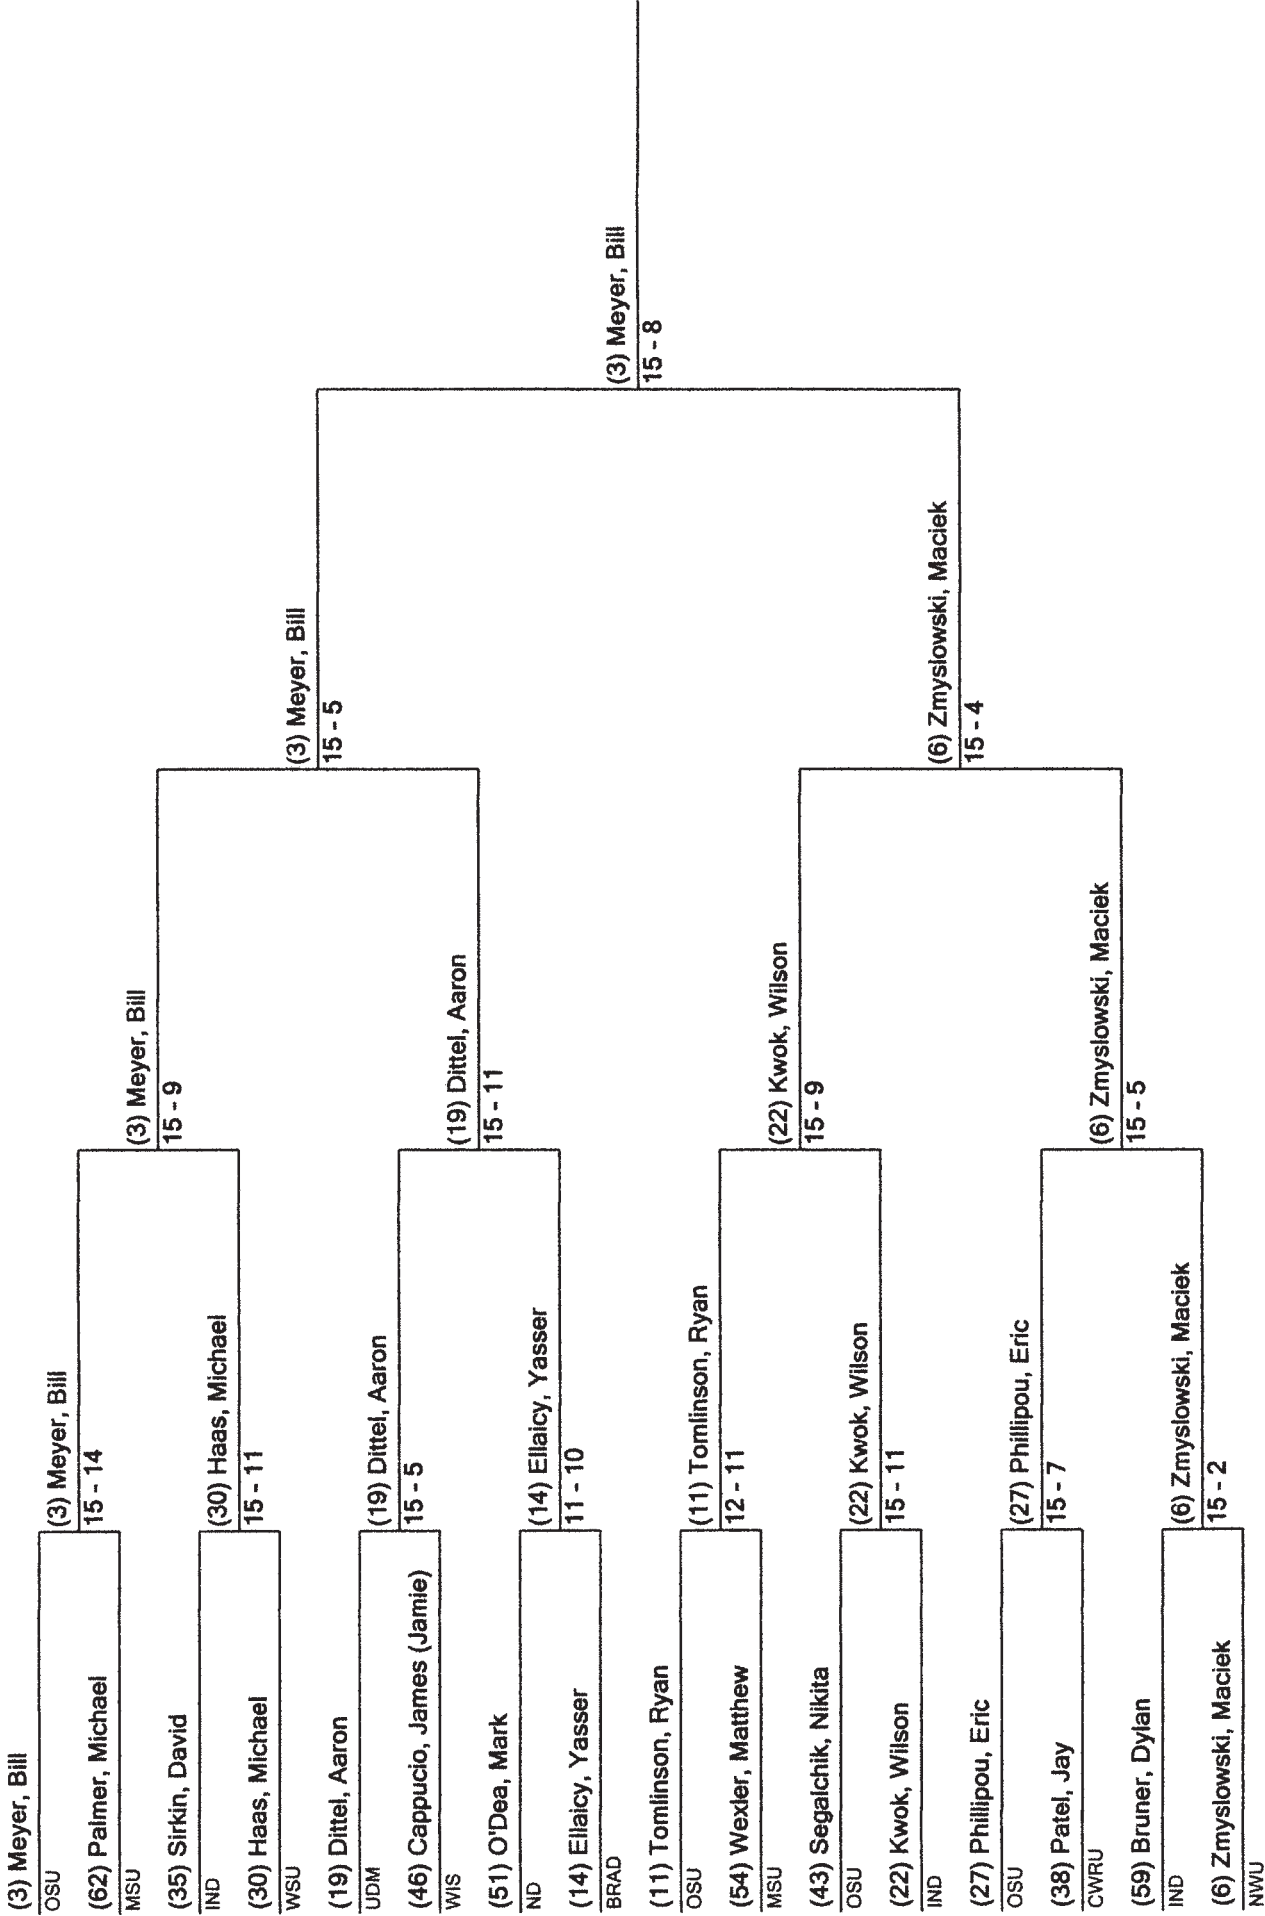

ME

Table of 64

Table of 32

Table of 16

Table of 8

Semi-Finals