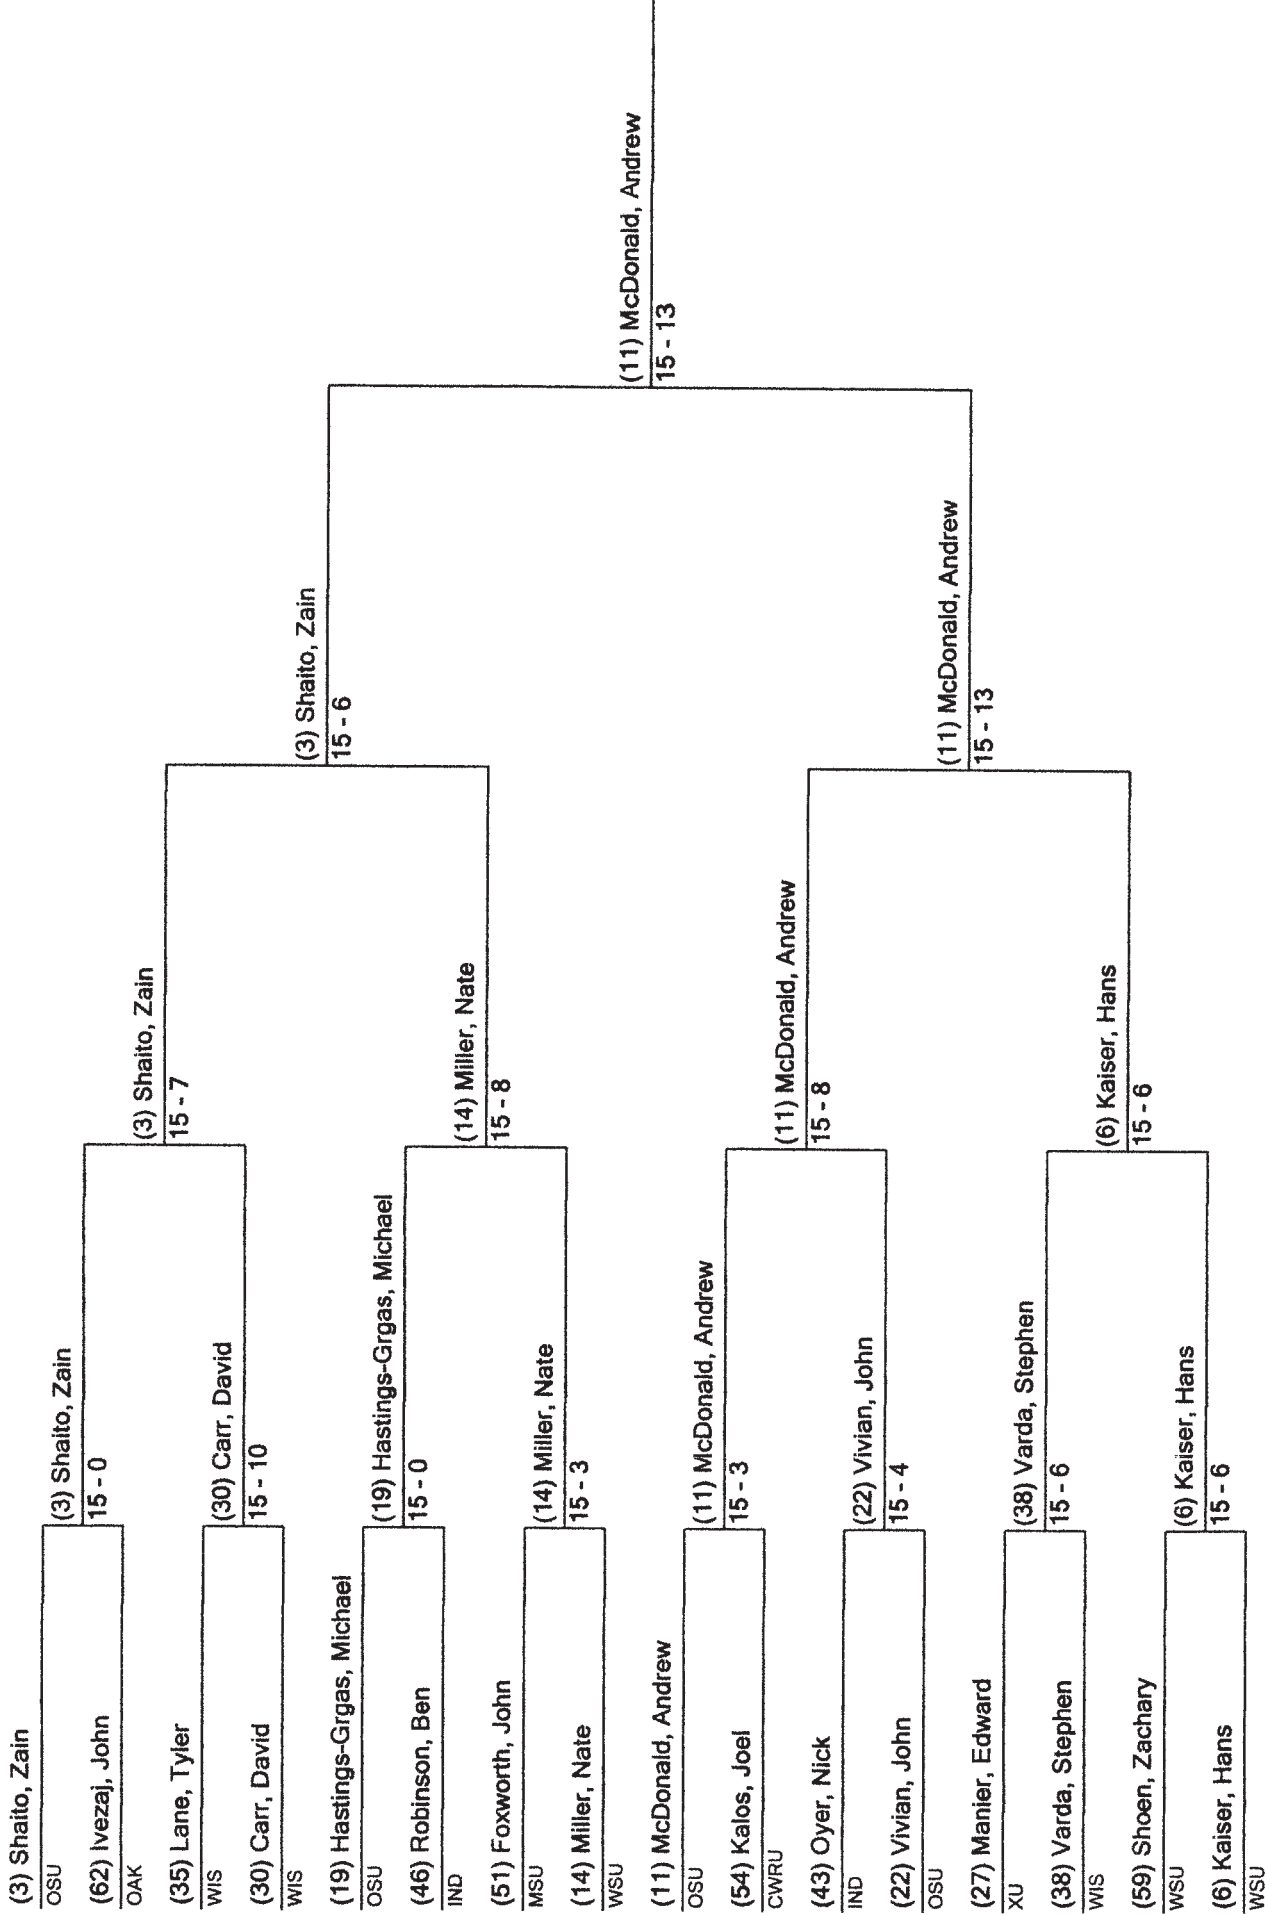

MF

Table of 64

Table of 32

Table of 16

Table of 8

Semi-Finals