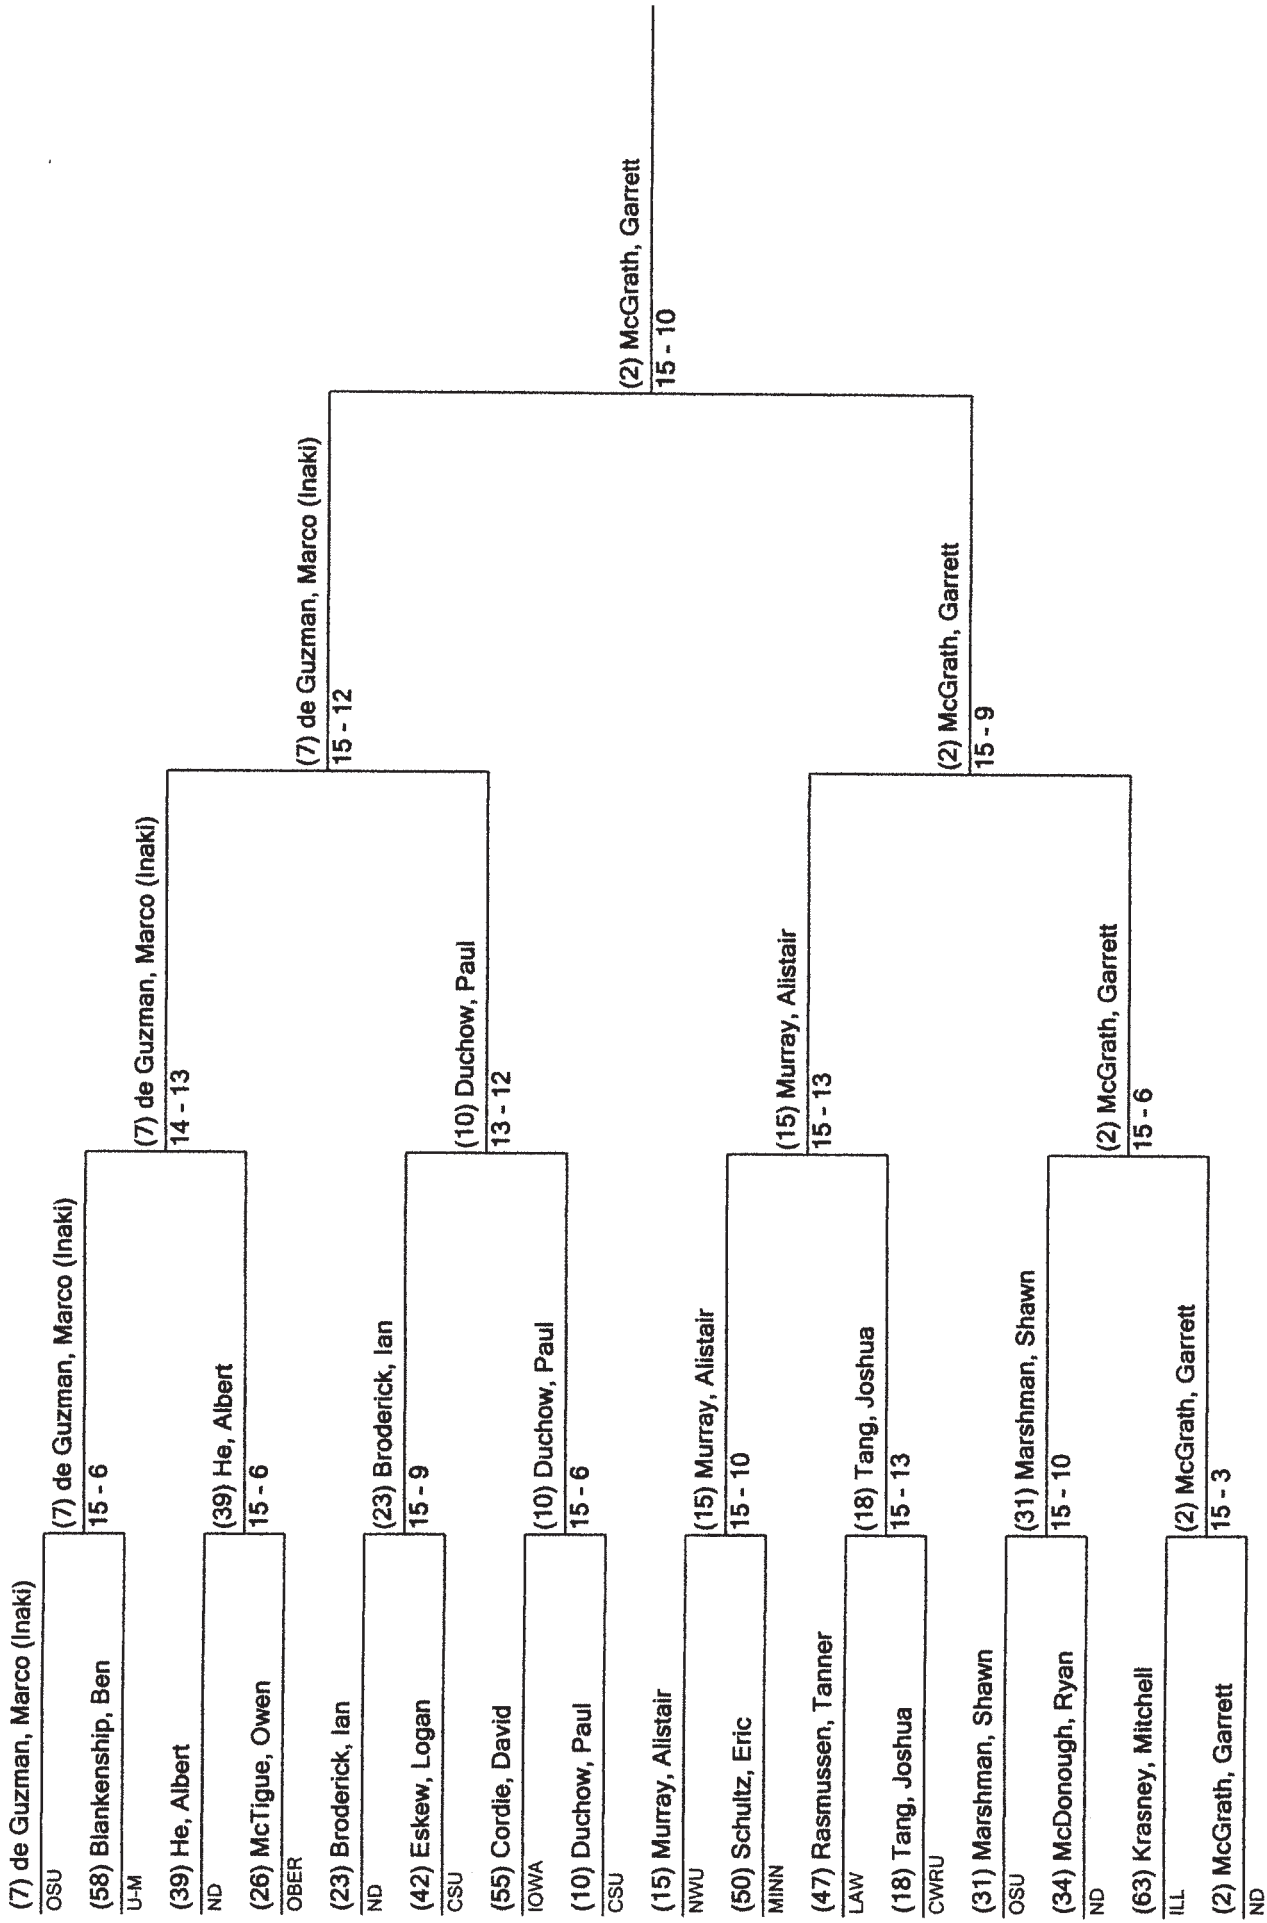

Table of 32

Table of 16

Table of 8

Semi-Finals

16th Midwest Fencing Conference Championships - Senior Men's Epee - Round #3 - DE (Table of 8)

Table of 8

Semi-Finals

Finals