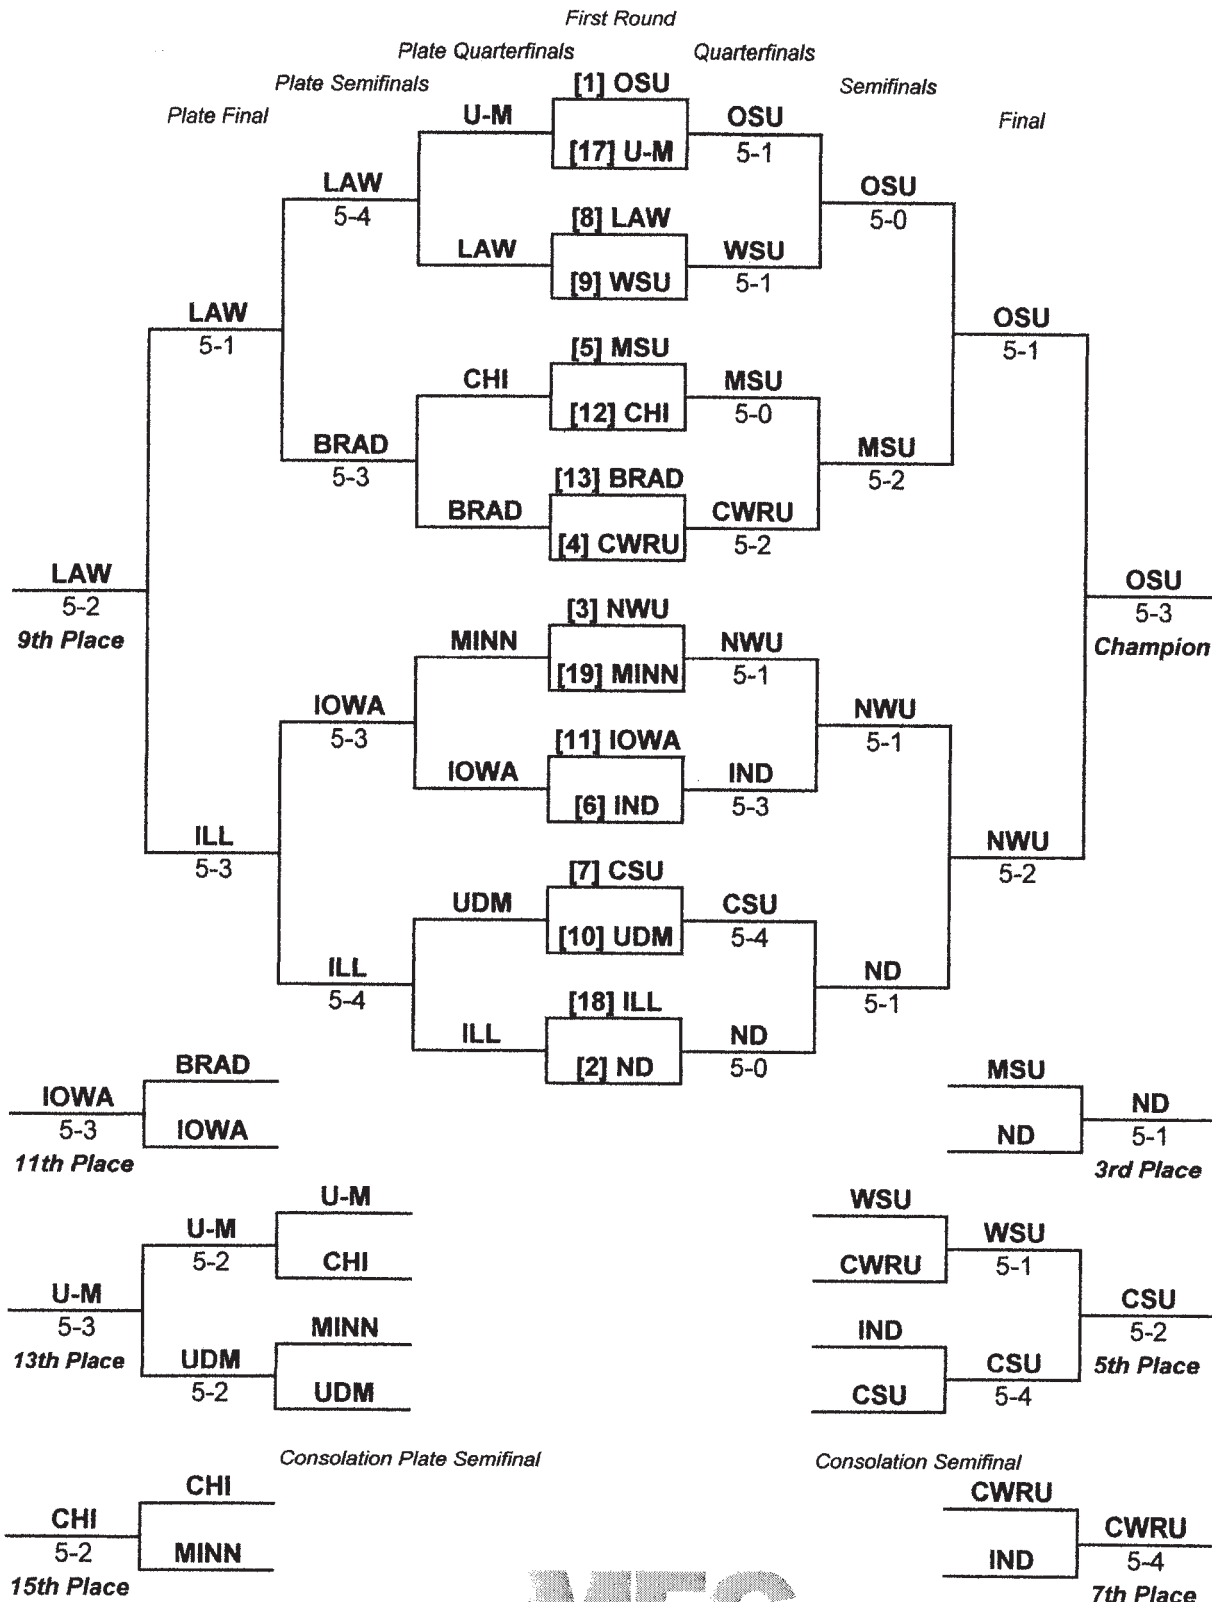

16th Midwest Fencing Conference Championships
March 2, 2014
Castellan Family Fencing Center, University of Notre Dame
MEN'S EPEE PLAY-IN ROUND

Play-in Matches

[16] XU	U-M	advances to First Round
[17] U-M	5-2	
[13] BRAD	BRAD	advances to First Round
[20] OAK	5-0	
[14] OBER	MINN	advances to First Round
[19] MINN	5-3	
[15] WIS	ILL	advances to First Round
[18] ILL	5-3	

Placements

17th Place -- WIS
18th Place -- XU
19th Place -- OBER
20th Place - OAK

16th Midwest Fencing Conference Championships
March 2, 2014
Castellan Family Fencing Center, University of Notre Dame
MEN'S TEAM EPEE