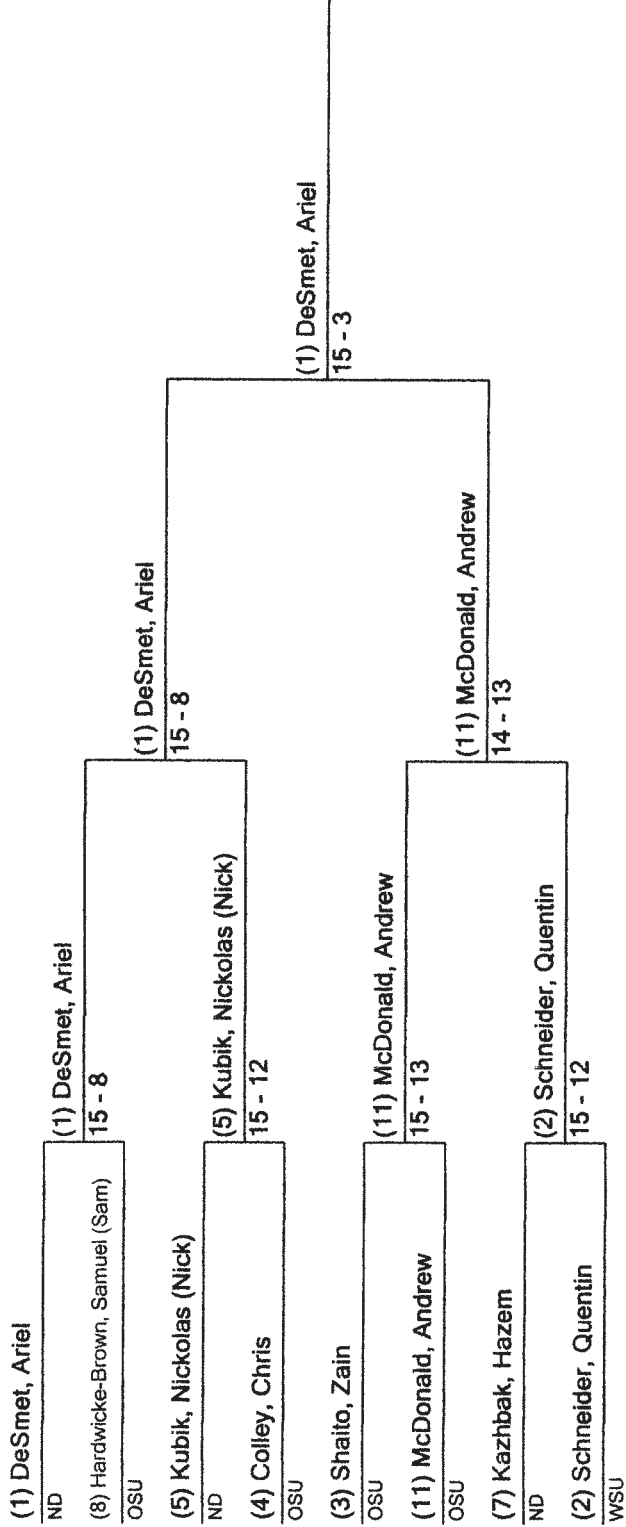

MF

Table of 8

Semi-Finals

Finals

Final Results

Tournament: 16th Midwest Fencing Conference Championships
Location: Castellan Family Fencing Center, University of Notre Dame
Event: Senior Men's Foil
Event Class: Unrated
Date: Saturday, March 01, 2014 - 9:00 AM

MF

Place	Name	Club(s)
1	DeSmet, Ariel	Notre Dame
2	McDonald, Andrew	Ohio State
3T	Schneider, Quentin	Wayne State
3T	Kubik, Nickolas (Nick)	Notre Dame
5	Shaito, Zain	Ohio State
6	Colley, Chris	Ohio State
7	Kazhbak, Hazem	Notre Dame
8	Hardwicke-Brown, Samuel (Sam)	Ohio State
9	Kaiser, Hans	Wayne State
10	Spence, Phelan	Cleveland State
11	Acuna, Gabriel	Notre Dame
12	Ivanov, Yaroslav	Detroit
13	Miller, Nate	Wayne State
14	Murphy, Ryan	Notre Dame
15	Marino, Geoff	Michigan
16	Shapiro, Zak	Northwestern
17	Clarkson, Taylor (Toby)	Ohio State
18	Hodges, Jacob (Jake)	Lawrence
19	Bergen, Tom	Minnesota
20	Hastings-Grgas, Michael	Ohio State
21	Bullock, Charlie	Chicago
22	Vivian, John	Ohio State
23T	Yim, Isaiah	Michigan
23T	Markow, Alan	Notre Dame
23T	Trovato, Gianfranco	Cleveland State
26	Robertson, Elijah	Detroit
27	Owens, Matthew (Matt)	Notre Dame
28	Carr, David	Wisconsin
29	Kovalchick, Michael	Michigan
30	Bauer, Brandon	Cleveland State
31	Varda, Stephen	Wisconsin
32	Coonrod, Tony	Illinois
33	Munson, John	Minnesota
34	Manier, Edward	Xavier
35	Melnek, Aaron	Bowling Green
36	Glass, Jason	Northwestern
37	Lane, Tyler	Wisconsin
38	Doan, Jake	Indiana
39	Toomey, Connor	Case Western Reserve
40	Buckley, Logan	Oberlin
41	Culbertson, Ted	Illinois
42	Nornes, Riley	Minnesota
43	Oyer, Nick	Indiana
44	Decker, Evan	Iowa
45	Balakumar, Arjun	Northwestern
46	Robinson, Ben	Indiana
47	Onorato, Jonathan (Jon)	Case Western Reserve
48	Schurr, Connor	Lawrence
49T	Goike, Cole	Detroit
49T	Vinel, Alexander	Iowa
51	Foxworth, John	Michigan State
52	Tasch, Josiah (Joey)	Michigan State
53	Paulson, Erik	Lawrence
54	Kalos, Joel	Case Western Reserve
55	Hartz, Steven	Michigan State
56	Huang, Cary	Michigan
57	Gace, Tyler	Wayne State
58	Katsiyiannis, Christos	Detroit
59	Shoen, Zachary	Wayne State
60	Jerles, Mitchell	Oakland
61	Tang, Shaoguang	Chicago
62	Ivezaj, John	Oakland