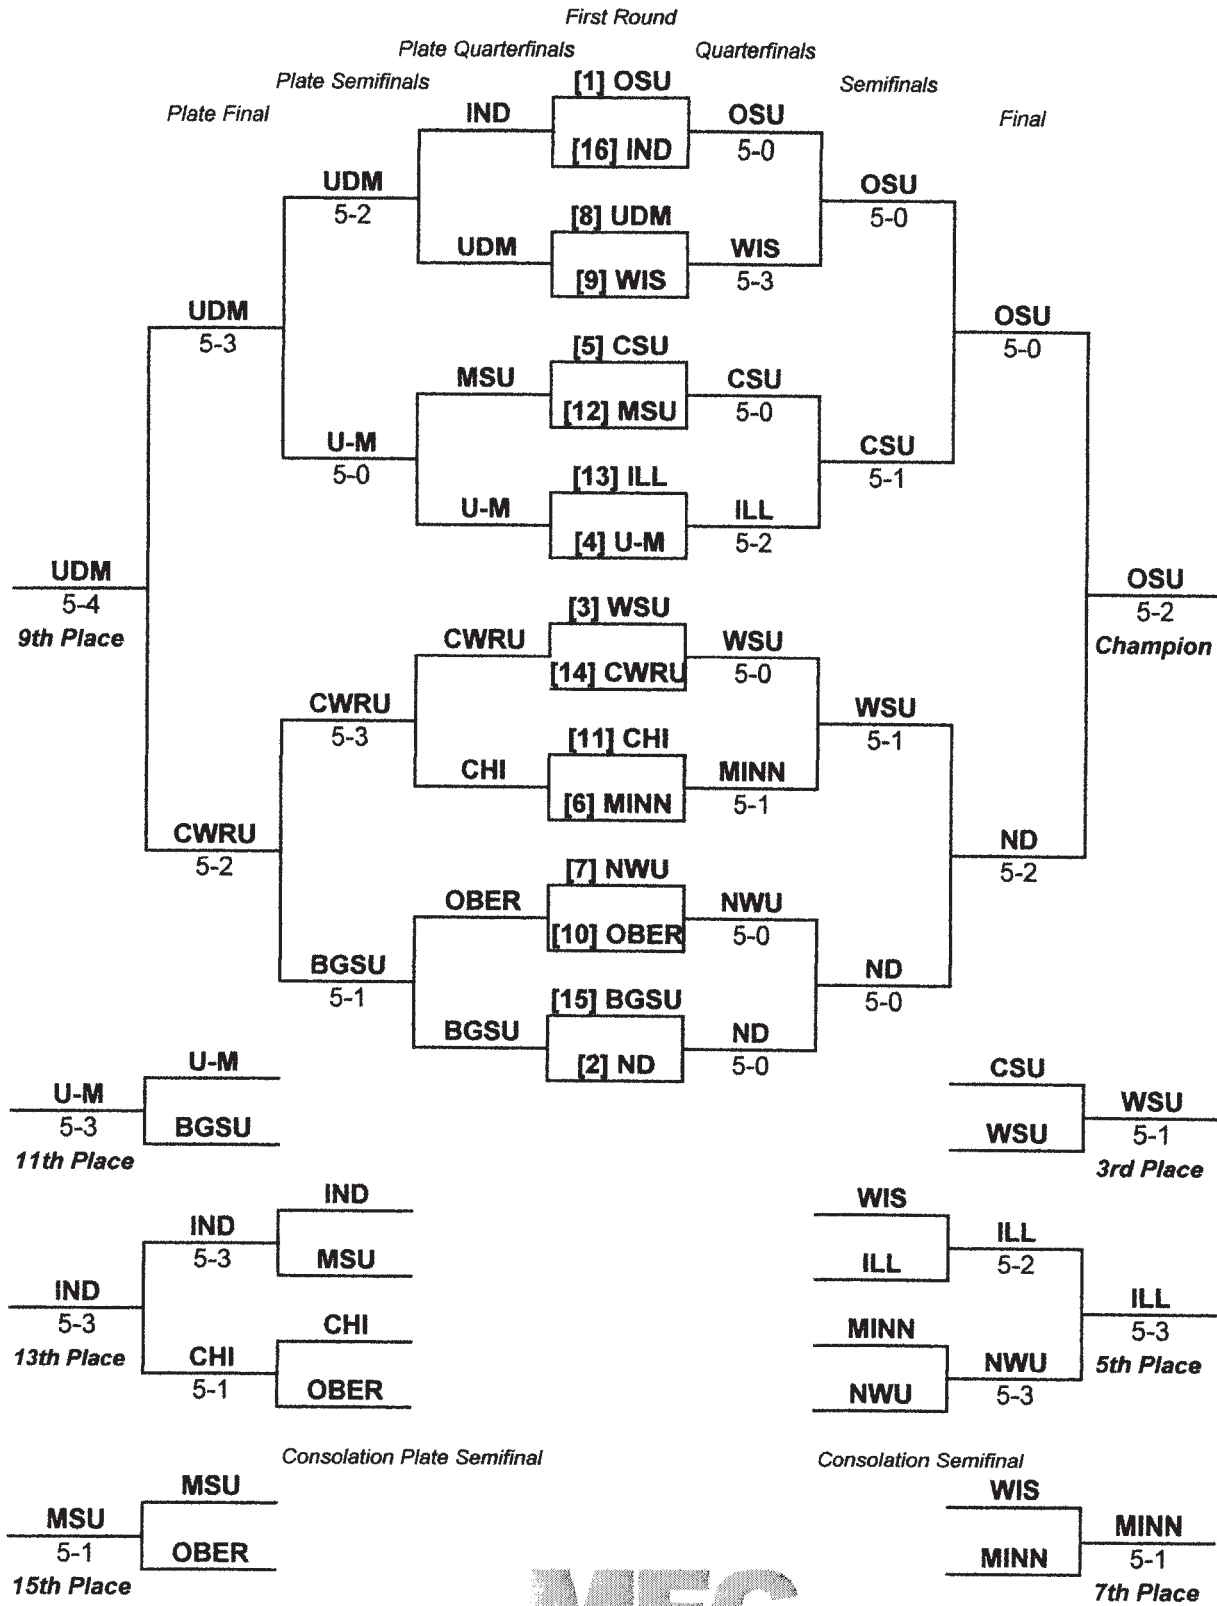

Placements

17th Place -- LAW
18th Place -- IOWA
19th Place -- OAK

16th Midwest Fencing Conference Championships
March 2, 2014
Castellan Family Fencing Center, University of Notre Dame
MEN'S TEAM FOIL

16th Midwest Fencing Conference Championships
March 2, 2014
Castellan Family Fencing Center, University of Notre Dame
MEN'S SABRE PLAY-IN ROUND