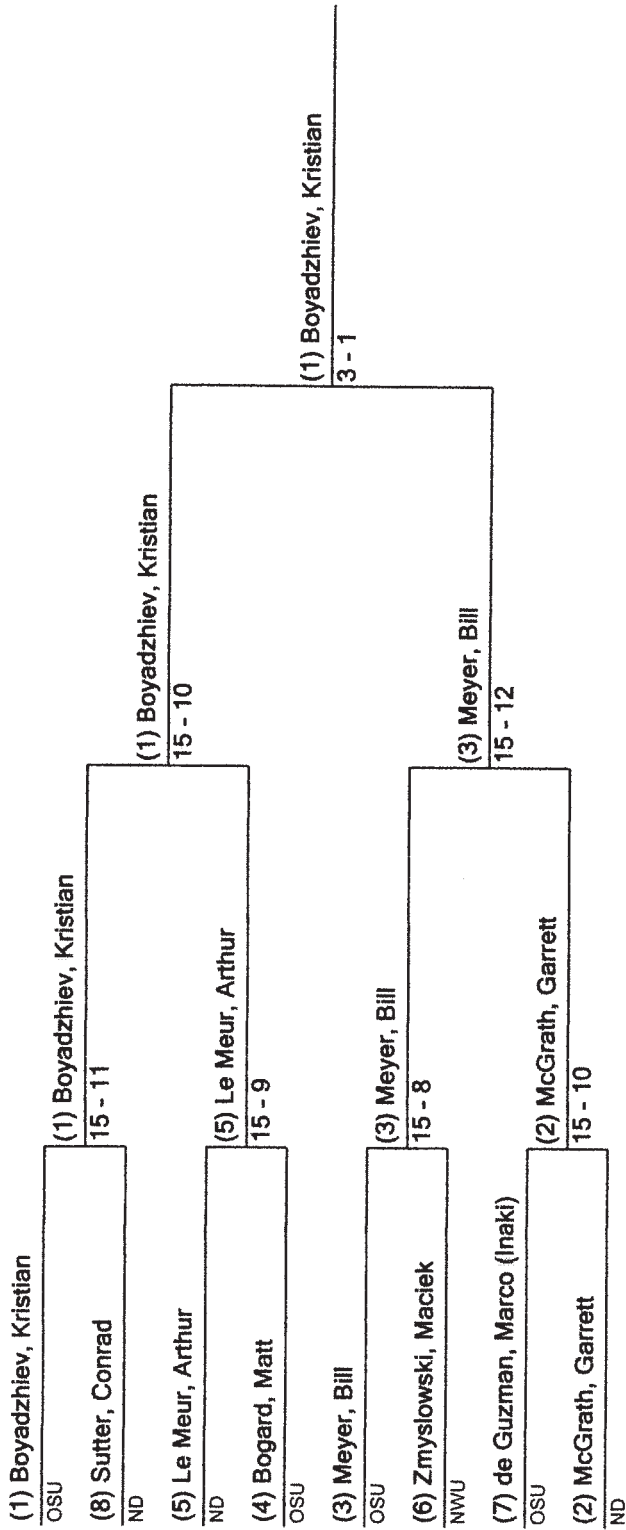

16th Midwest Fencing Conference Championships - Senior Men's Epee - Round #3 - DE (Table of 8)

Table of 8

Semi-Finals

Finals

Final Results

Tournament: 16th Midwest Fencing Conference Championships
Location: Castellan Family Fencing Center, University of Notre Dame
Event: Senior Men's Epee
Event Class: Unrated
Date: Saturday, March 01, 2014 - 9:00 AM

ME

Place	Name	Club(s)
1	Boyadzhiev, Kristian	Ohio State
2	Meyer, Bill	Ohio State
3T	Le Meur, Arthur	Notre Dame
3T	McGrath, Garrett	Notre Dame
5	Bogard, Matt	Ohio State
6	Zmyslowski, Maciek	Northwestern
7	de Guzman, Marco (Inaki)	Ohio State
8	Sutter, Conrad	Notre Dame
9	Purdy, Dale	Notre Dame
10	Duchow, Paul	Cleveland State
11	Heber, Mikhail	Notre Dame
12	Poremski, John	Notre Dame
13	Murray, Alistair	Northwestern
14	Walker, Alec	Ohio State
15	Dittel, Aaron	Detroit
16	Kwok, Wilson	Indiana
17	Tomlinson, Ryan	Ohio State
18	Ellaicy, Yasser	Bradley
19	Tang, Joshua	Case Western Reserve
20	Hurwitz, Dan	Northwestern
21	Broderick, Ian	Notre Dame
22	Yasun, Salih	Cleveland State
23	Phillipou, Eric	Ohio State
24	Zarkin-Scott, Moses	Lawrence
25	Haas, Michael	Wayne State
26	Marshman, Shawn	Ohio State
27	Friend, Michael	Lawrence
28	Sarrett, Gage	Case Western Reserve
29	He, Albert	Notre Dame
30	Cantin, Dan	Indiana
31	Rwamashonoye, Alex	Illinois
32	Richards, Alex	Michigan State
33	Chappius, Merlin	Wayne State
34	Kudla, Steven (Steve)	Wayne State
35	Pietrowicz, John (Jack)	Notre Dame
36	McTigue, Owen	Oberlin
37	Zavoluk, Alex	Chicago
38	Chronis, Ian	Chicago
39	McDonough, Ryan	Notre Dame
40	Sirkin, David	Indiana
41	Bendes, Brock	Detroit
42	Patel, Jay	Case Western Reserve
43	Zhou, Patrick	Northwestern
44	Eskew, Logan	Cleveland State
45	Segalchik, Nikita	Ohio State
46	Theut, Jacob (Jake)	Detroit
47	Cappucio, James (Jamie)	Wisconsin
48	Rasmussen, Tanner	Lawrence
49	Michels, Andrew	Xavier
50	Schultz, Eric	Minnesota
51	O'Dea, Mark	Notre Dame
52	Dykstra, Connor	Northwestern
53	Schwenk, Cody	Illinois
54	Wexler, Matthew	Michigan State
55	Cordie, David	Iowa
56	Walther, Bryan	Xavier
57	Stadtmueller, Sean	Wisconsin
58	Blankenship, Ben	Michigan
59	Bruner, Dylan	Indiana
60	Greenberg, Cameron	Oberlin
61	Reuss, Peter	Xavier
62	Palmer, Michael	Michigan State