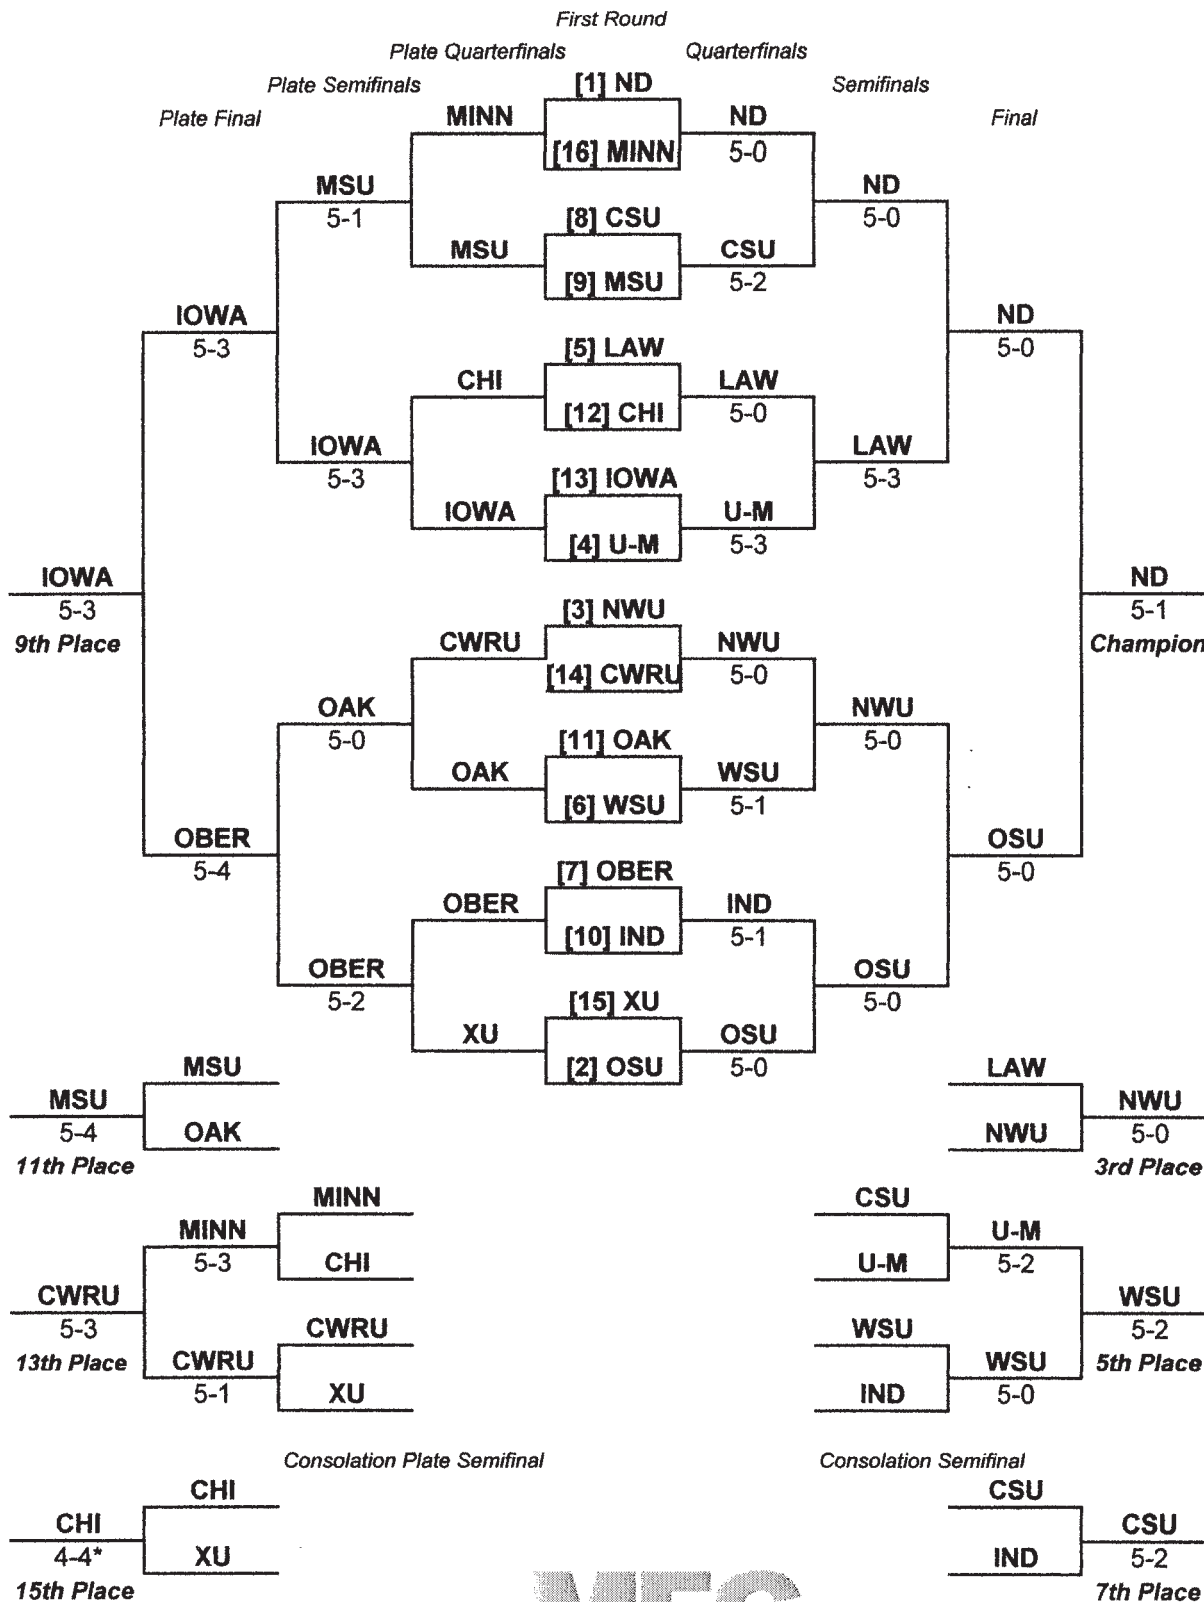

16th Midwest Fencing Conference Championships
March 2, 2014
Castellan Family Fencing Center, University of Notre Dame
WOMEN'S TEAM FOIL

*- CHI won barrage

16th Midwest Fencing Conference Championships
March 2, 2014
Castellan Family Fencing Center, University of Notre Dame
WOMEN'S SABRE PLAY-IN ROUND

Play-in Matches

[16] WIS	CHI	advances to First Round
[17] CHI	5-2	
[13] IOWA	ILL	advances to First Round
[20] ILL	5-3	
[14] XU	XU	advances to First Round
[19] OBER	5-0	
[15] MINN	BRAD	advances to First Round
[18] BRAD	5-4	

Placements

17th Place -- IOWA
18th Place -- MINN
19th Place -- WIS
20th Place -- OBER