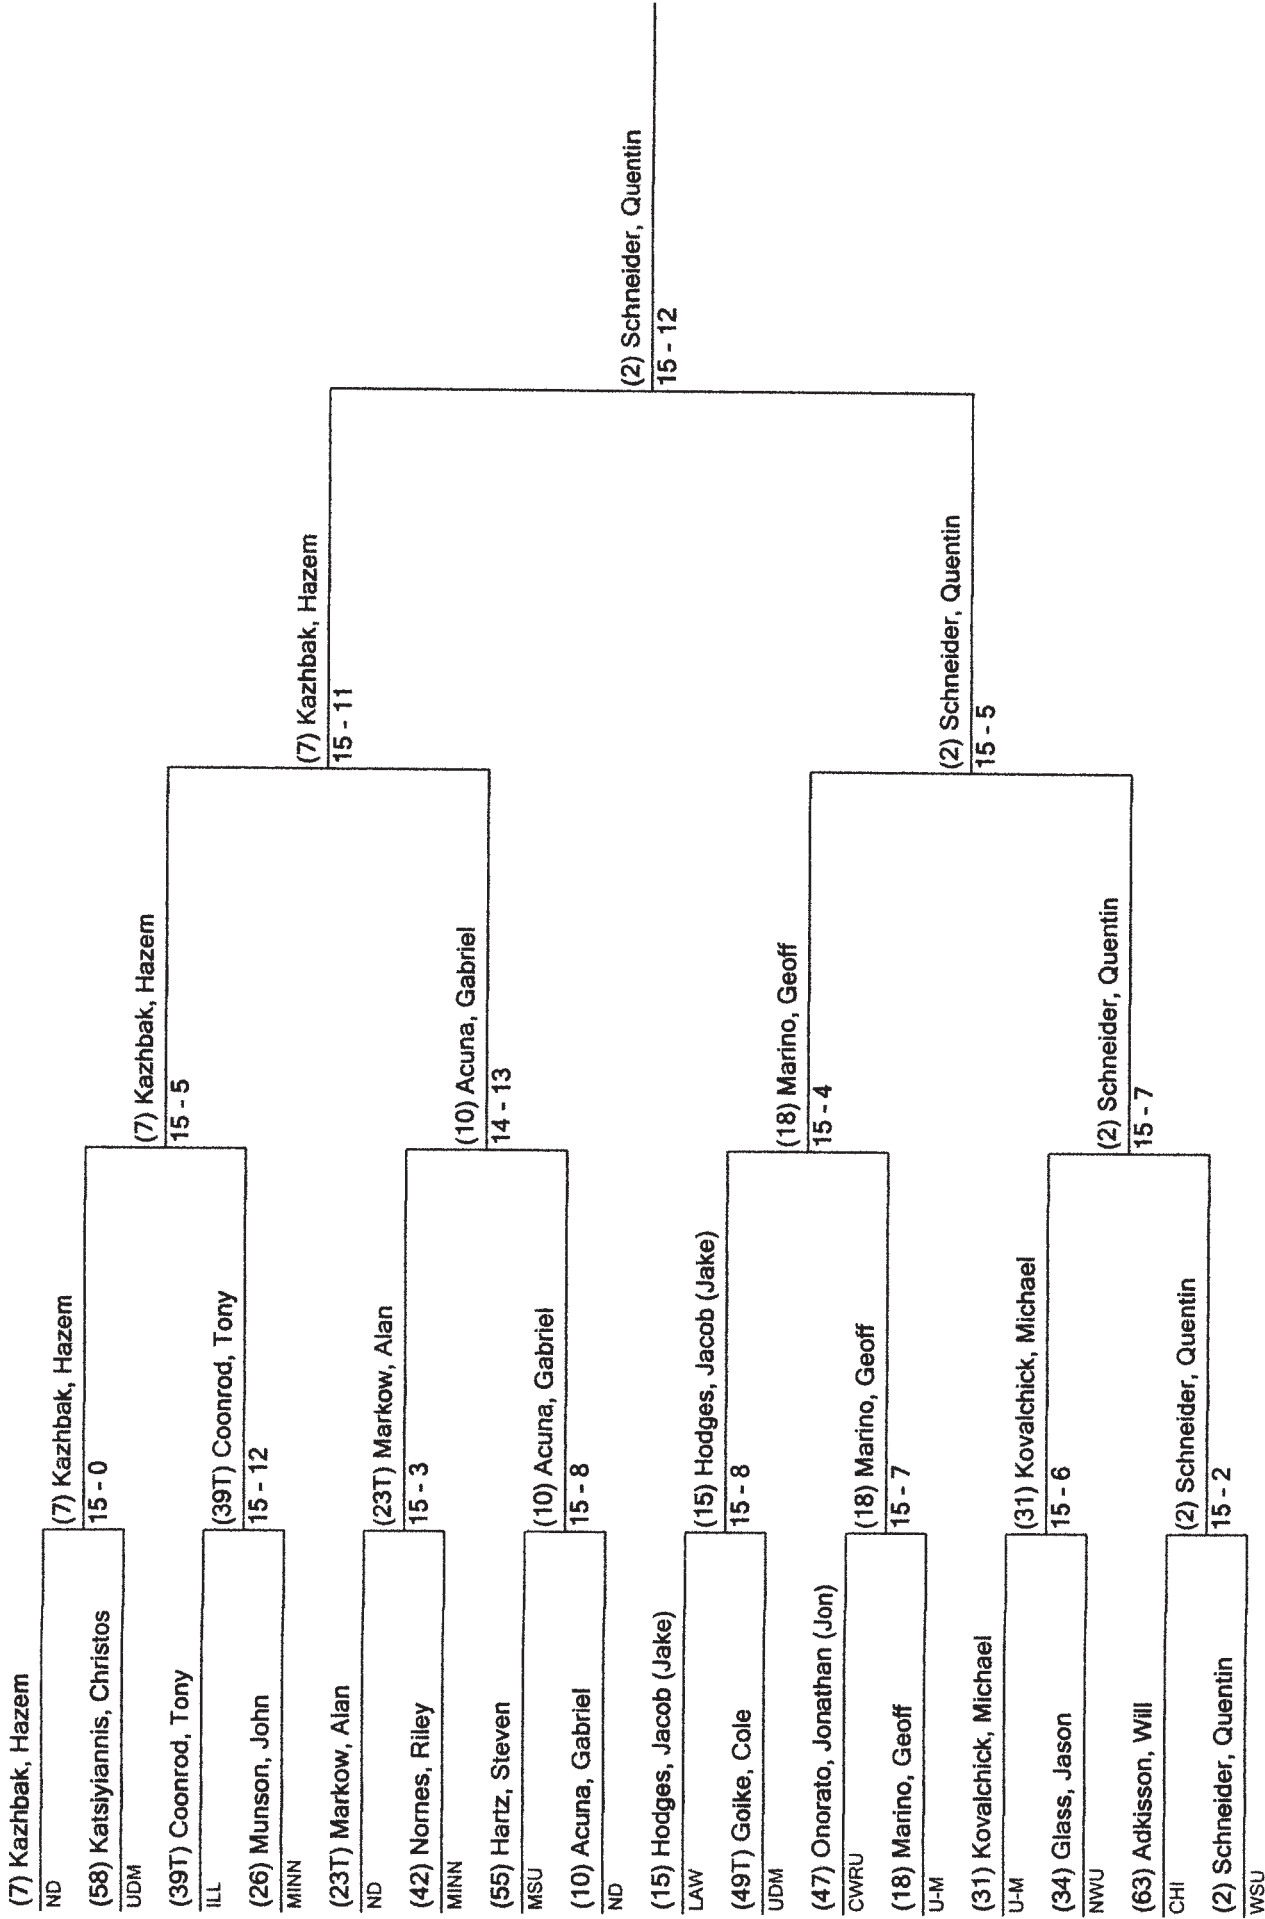

MF

Table of 64

Table of 32

Table of 16

Table of 8

Semi-Finals