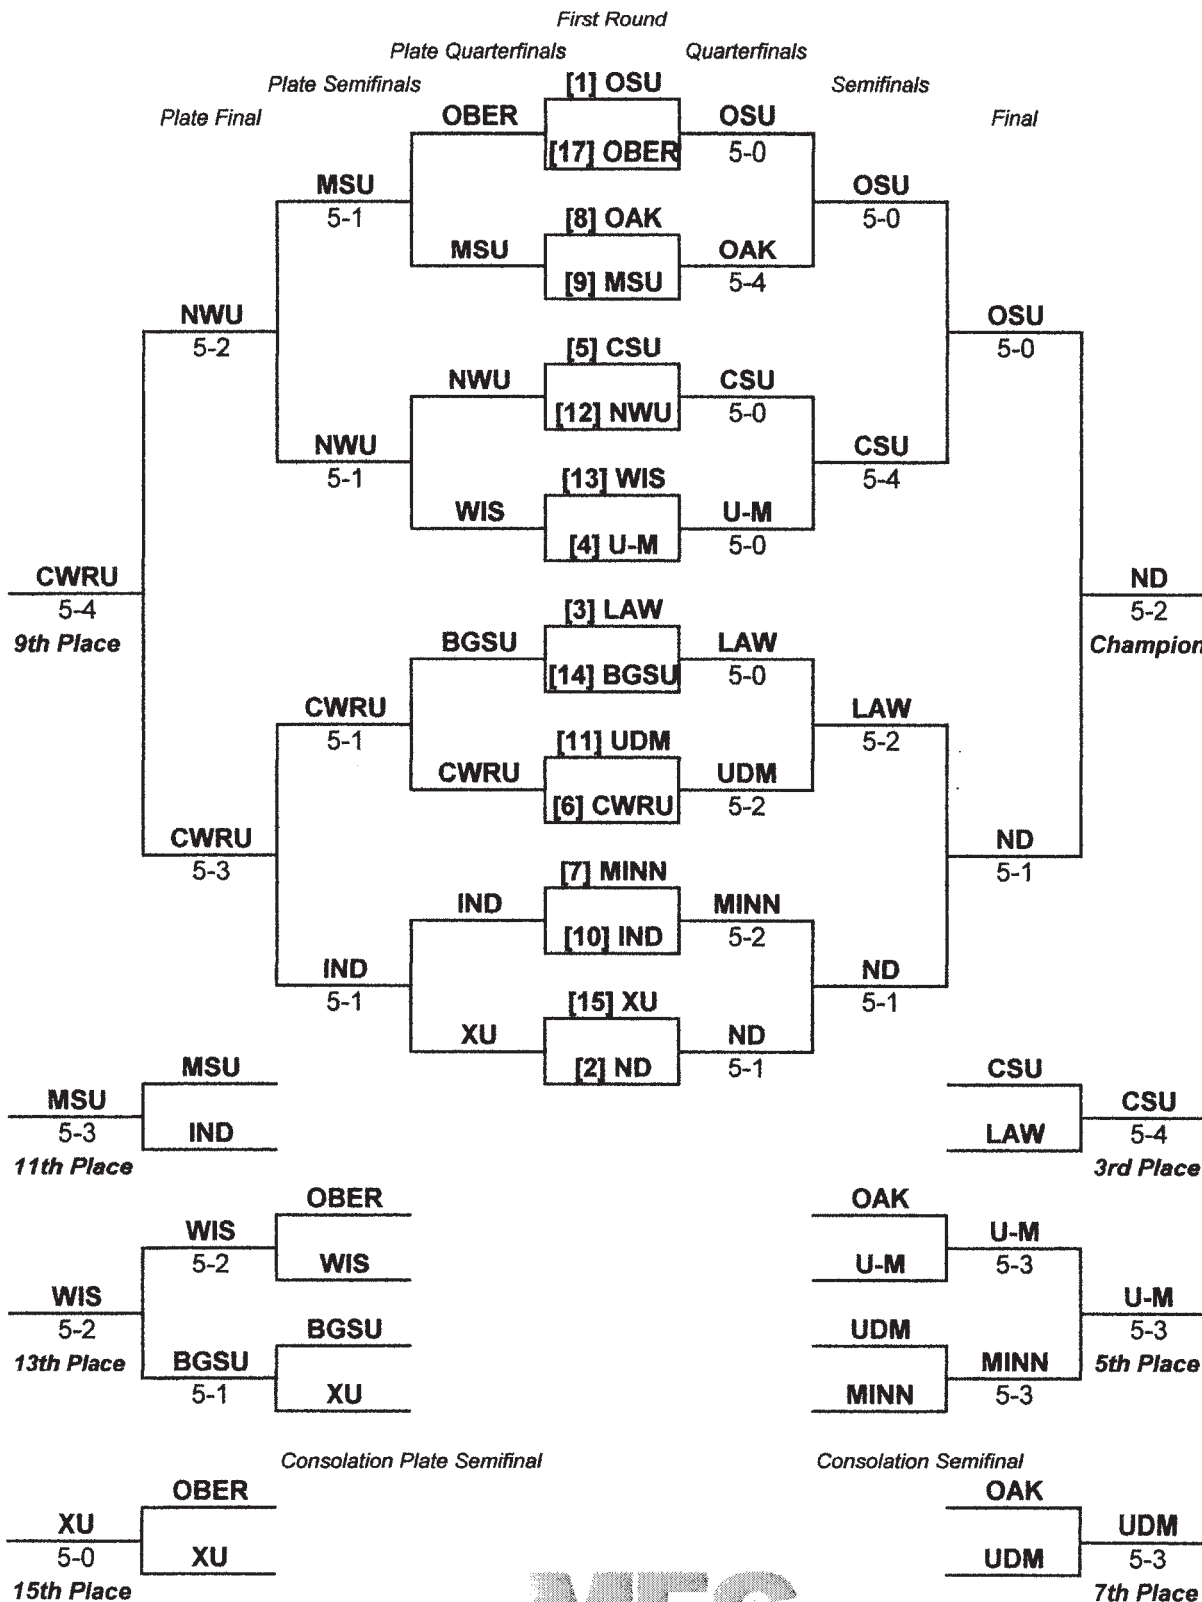

16th Midwest Fencing Conference Championships
March 2, 2014
Castellan Family Fencing Center, University of Notre Dame
MEN'S TEAM SABRE