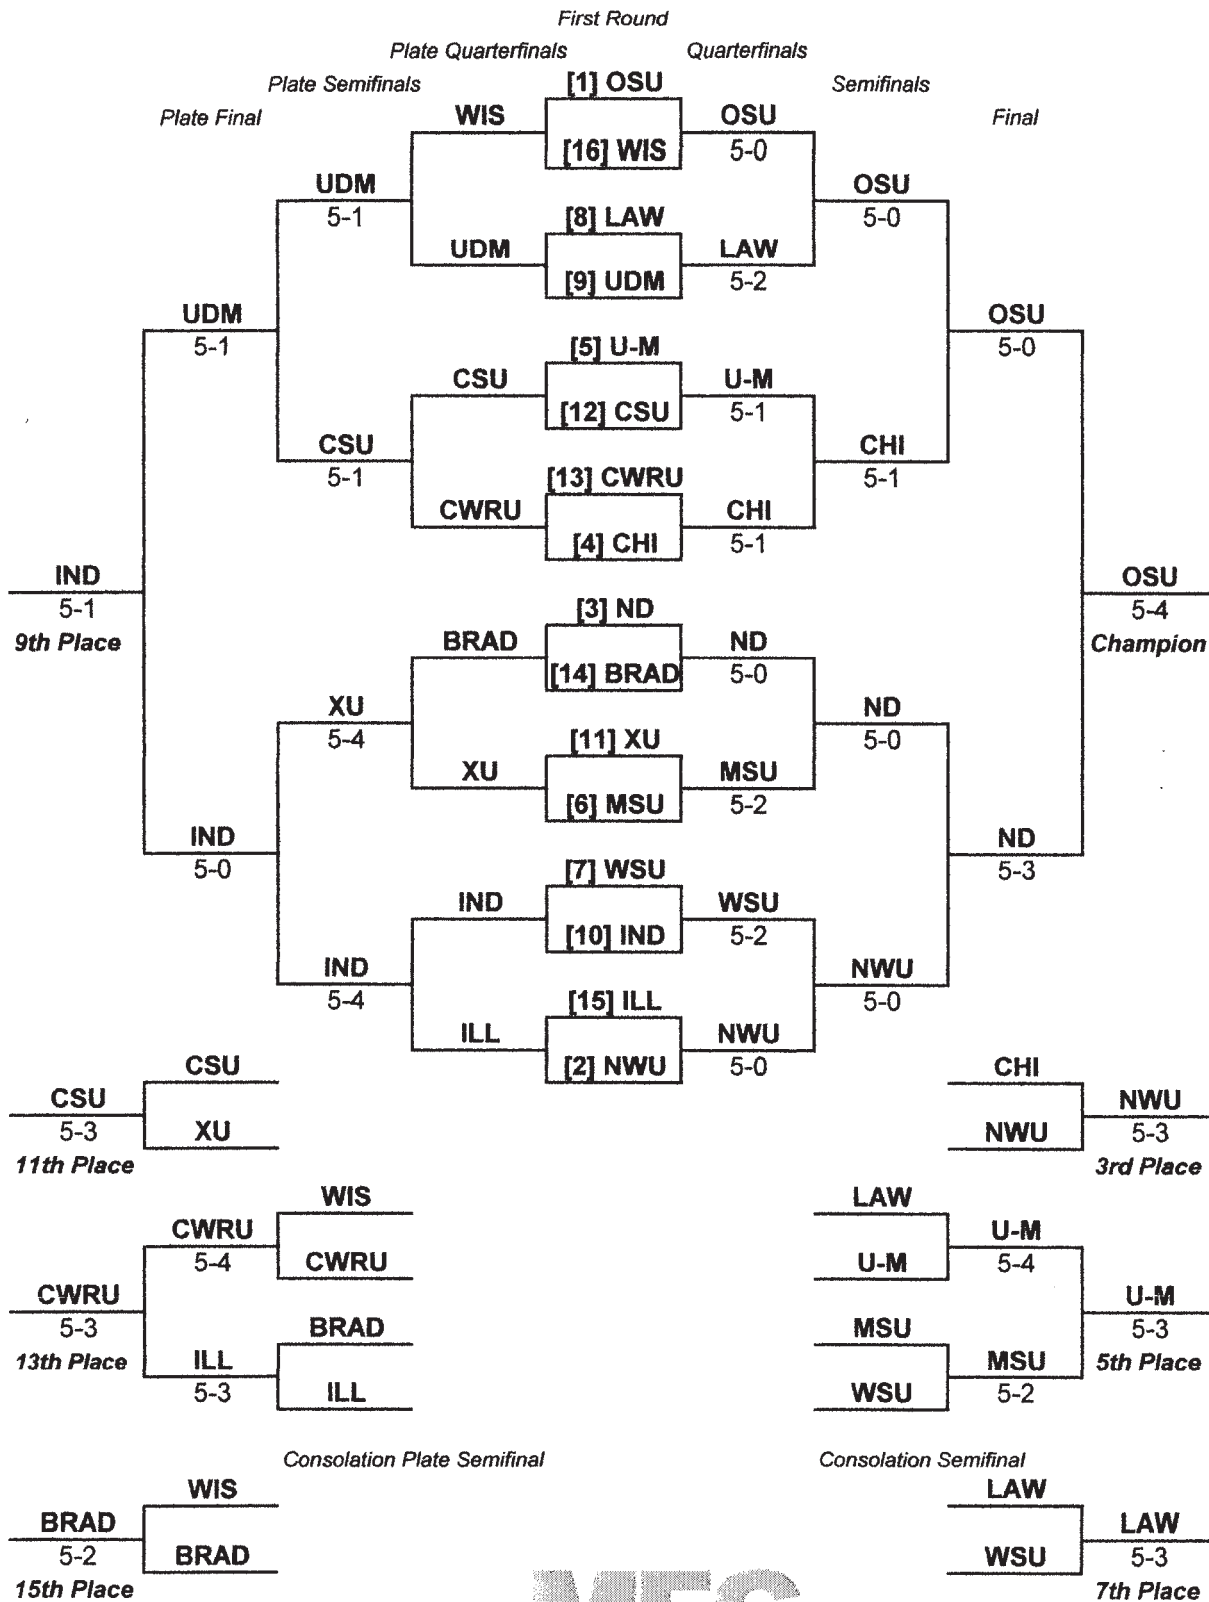

16th Midwest Fencing Conference Championships
March 2, 2014
Castellan Family Fencing Center, University of Notre Dame
WOMEN'S TEAM EPEE

16th Midwest Fencing Conference Championships
March 2, 2014
Castellan Family Fencing Center, University of Notre Dame
WOMEN'S FOIL PLAY-IN ROUND

Play-in Matches

[16] WIS	MINN	advances to First Round	
[17] MINN			5-3
[15] XU	XU	advances to First Round	
[18] UDM			5-4
[14] CWRU	CWRU	advances to First Round	
[19] BRAD			5-1

Placements

17th Place -- XU
18th Place -- WIS
19th Place -- BRAD