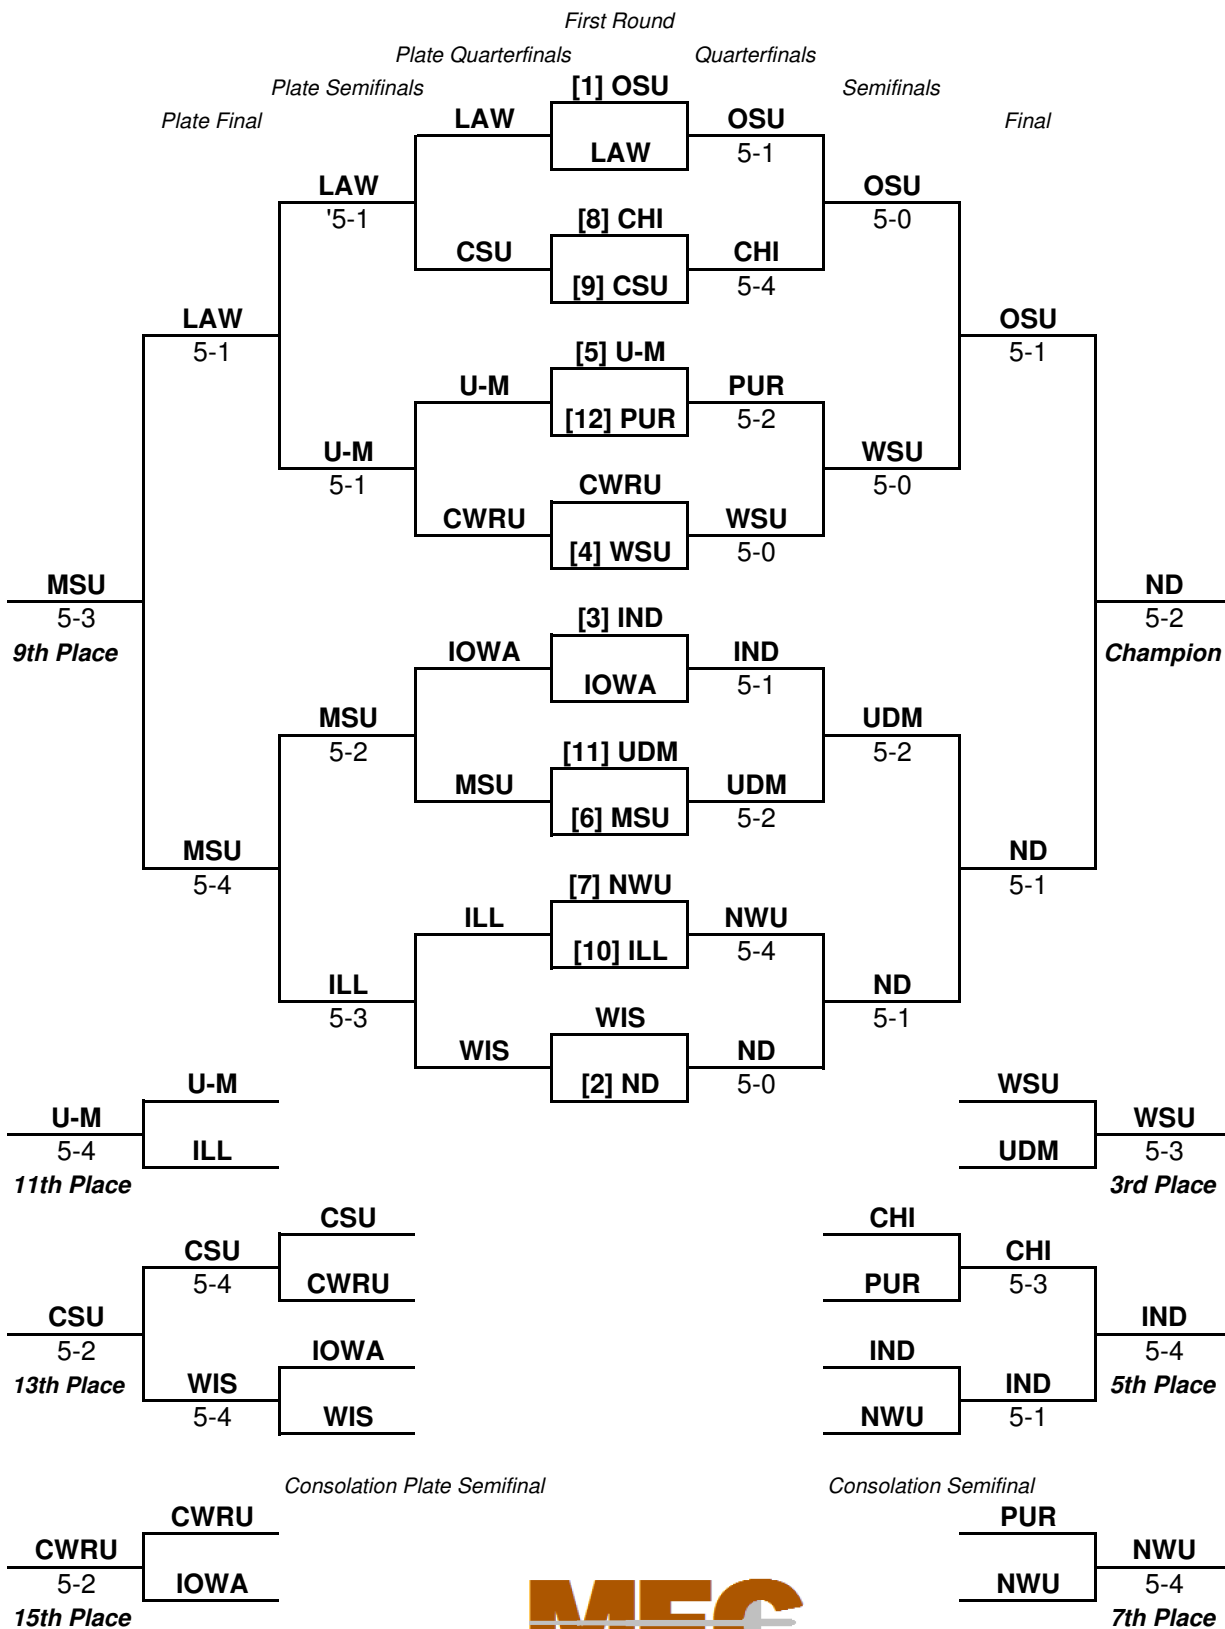

14th Midwest Fencing Conference Championships
March 4, 2012
Joyce Center Fieldhouse, University of Notre Dame
MEN'S TEAM EPEE

14th Midwest Fencing Conference Championships
March 4, 2012
Joyce Center Fieldhouse, University of Notre Dame
MEN'S TEAM EPEE PLAY-IN ROUND

Play-in Matches

[16] XU		
[17] IOWA	XU 5-1	advances to First Round

[15] UDM		
[18] BGSU	BGSU 5-3	advances to First Round

IOWA		
UDM	UDM 5-1	

17th Place

14th Midwest Fencing Conference Championships
March 4, 2012
Joyce Center Fieldhouse, University of Notre Dame
MEN'S TEAM FOIL

14th Midwest Fencing Conference Championships
March 4, 2012
Joyce Center Fieldhouse, University of Notre Dame
MEN'S FOIL PLAY-IN ROUND

Play-in Matches

[16] LAW	LAW	advances to First Round
[17] BGSU	5-1	
[13] CWRU	CWRU	advances to First Round
[20] XU	5-0	
[14] OAK	IOWA	advances to First Round
[19] IOWA	5-4	
[15] MINN	WIS	advances to First Round
[18] WIS	5-4	

17-20 Semifinal

14th Midwest Fencing Conference Championships
March 4, 2012
Joyce Center Fieldhouse, University of Notre Dame
MEN'S TEAM SABRE

14th Midwest Fencing Conference Championships
March 4, 2012
Joyce Center Fieldhouse, University of Notre Dame
MEN'S SABRE PLAY-IN ROUND