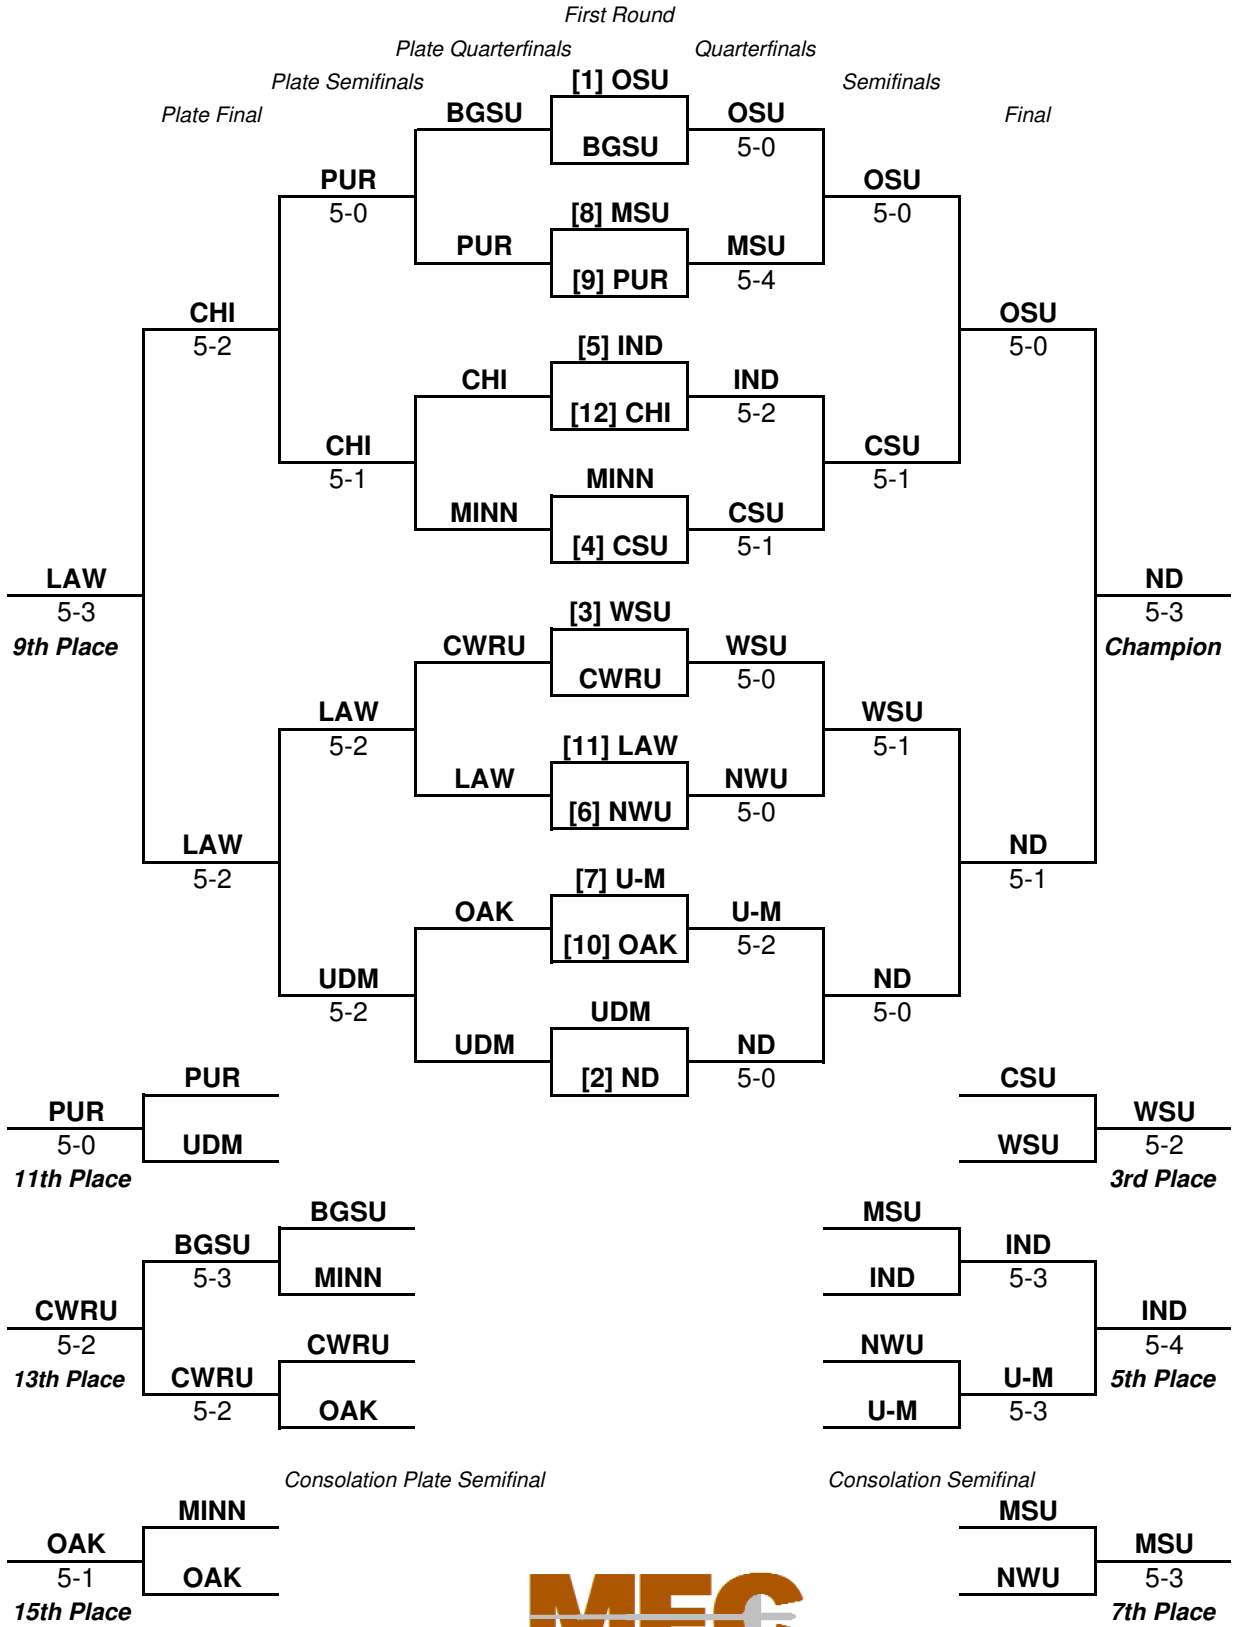

14th Midwest Fencing Conference Championships
March 4, 2012
Joyce Center Fieldhouse, University of Notre Dame
MEN'S TEAM EPEE

14th Midwest Fencing Conference Championships
March 4, 2012
Joyce Center Fieldhouse, University of Notre Dame
MEN'S TEAM EPEE PLAY-IN ROUND

Play-in Matches

[16] XU		
[17] IOWA	XU 5-1	advances to First Round

[15] UDM		
[18] BGSU	BGSU 5-3	advances to First Round

IOWA		
UDM	UDM 5-1	

17th Place

14th Midwest Fencing Conference Championships
March 4, 2012
Joyce Center Fieldhouse, University of Notre Dame
MEN'S TEAM FOIL

14th Midwest Fencing Conference Championships
March 4, 2012
Joyce Center Fieldhouse, University of Notre Dame
MEN'S FOIL PLAY-IN ROUND

Play-in Matches

[16] LAW	LAW	advances to First Round
[17] BGSU	5-1	
[13] CWRU	CWRU	advances to First Round
[20] XU	5-0	
[14] OAK	IOWA	advances to First Round
[19] IOWA	5-4	
[15] MINN	WIS	advances to First Round
[18] WIS	5-4	

17-20 Semifinal

14th Midwest Fencing Conference Championships
March 4, 2012
Joyce Center Fieldhouse, University of Notre Dame
MEN'S TEAM SABRE

14th Midwest Fencing Conference Championships
March 4, 2012
Joyce Center Fieldhouse, University of Notre Dame
MEN'S SABRE PLAY-IN ROUND