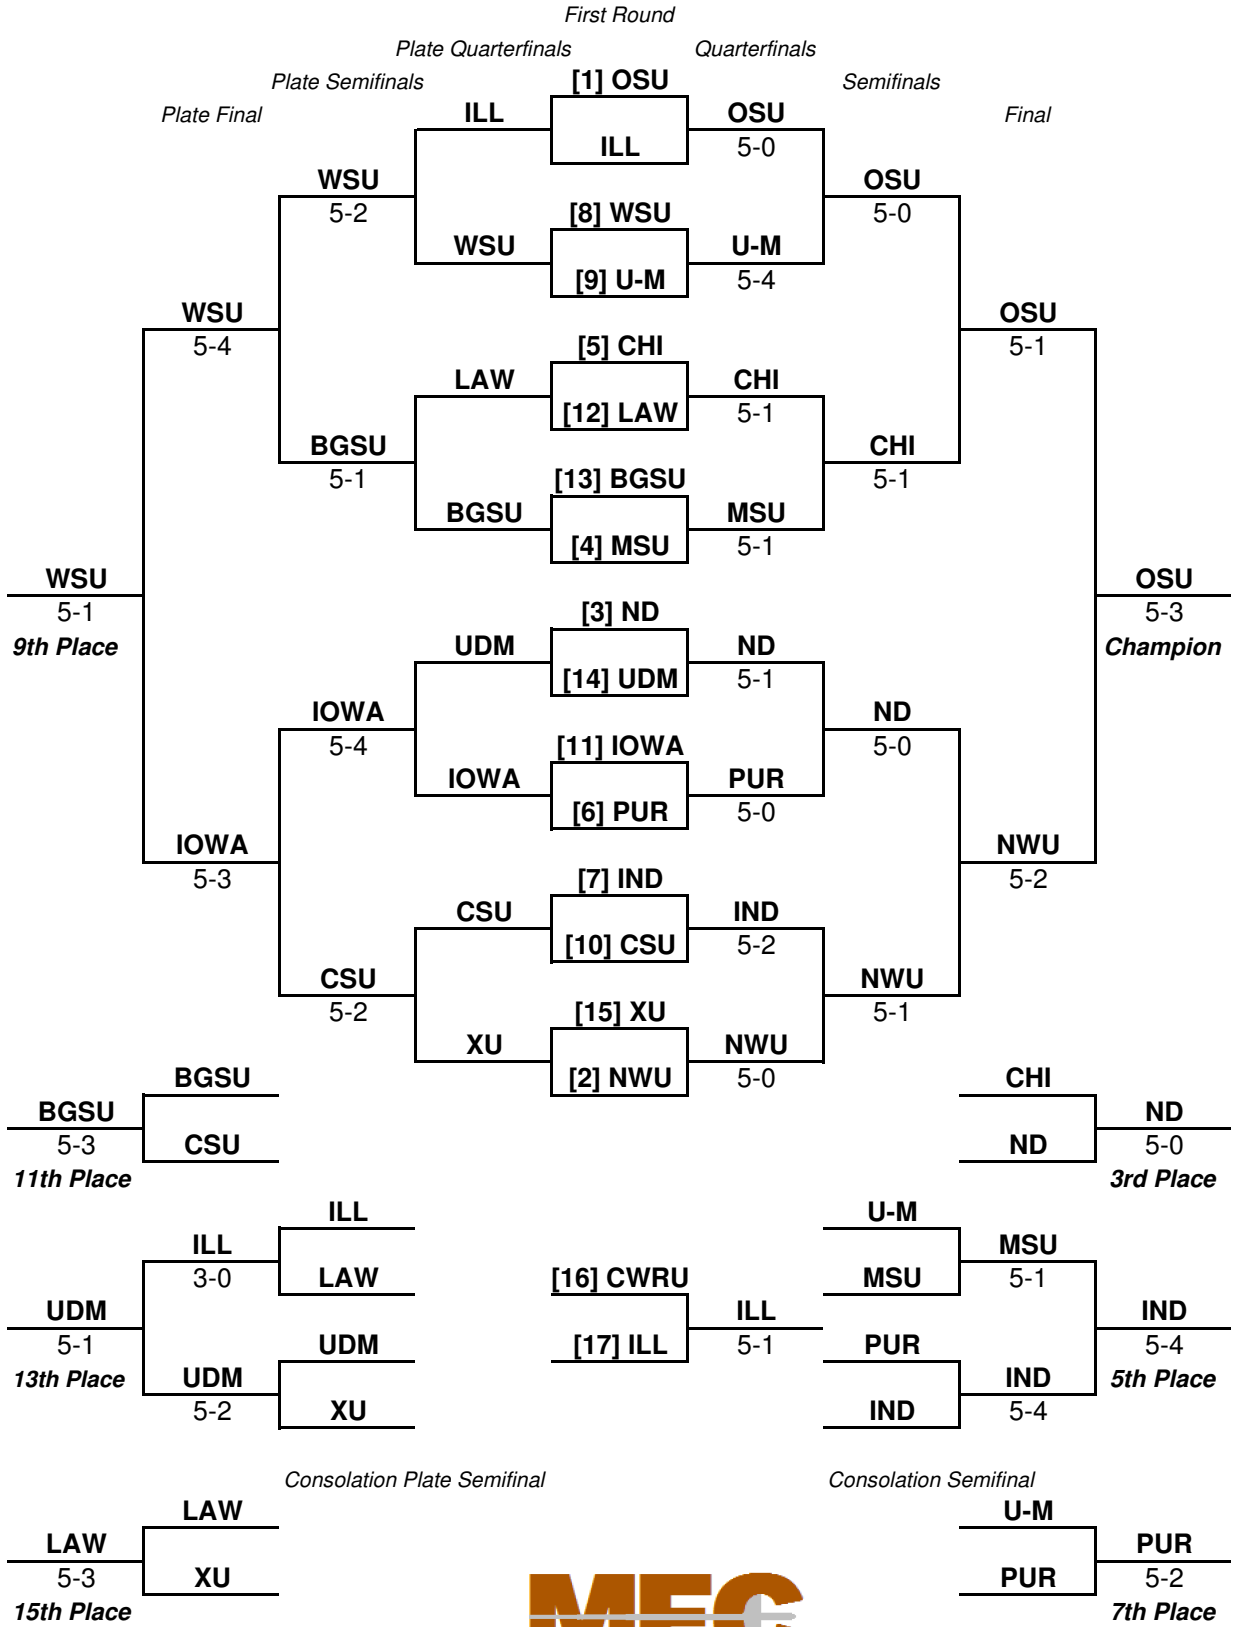

14th Midwest Fencing Conference Championships
March 4, 2012
Joyce Center Fieldhouse, University of Notre Dame
WOMEN'S TEAM EPEE