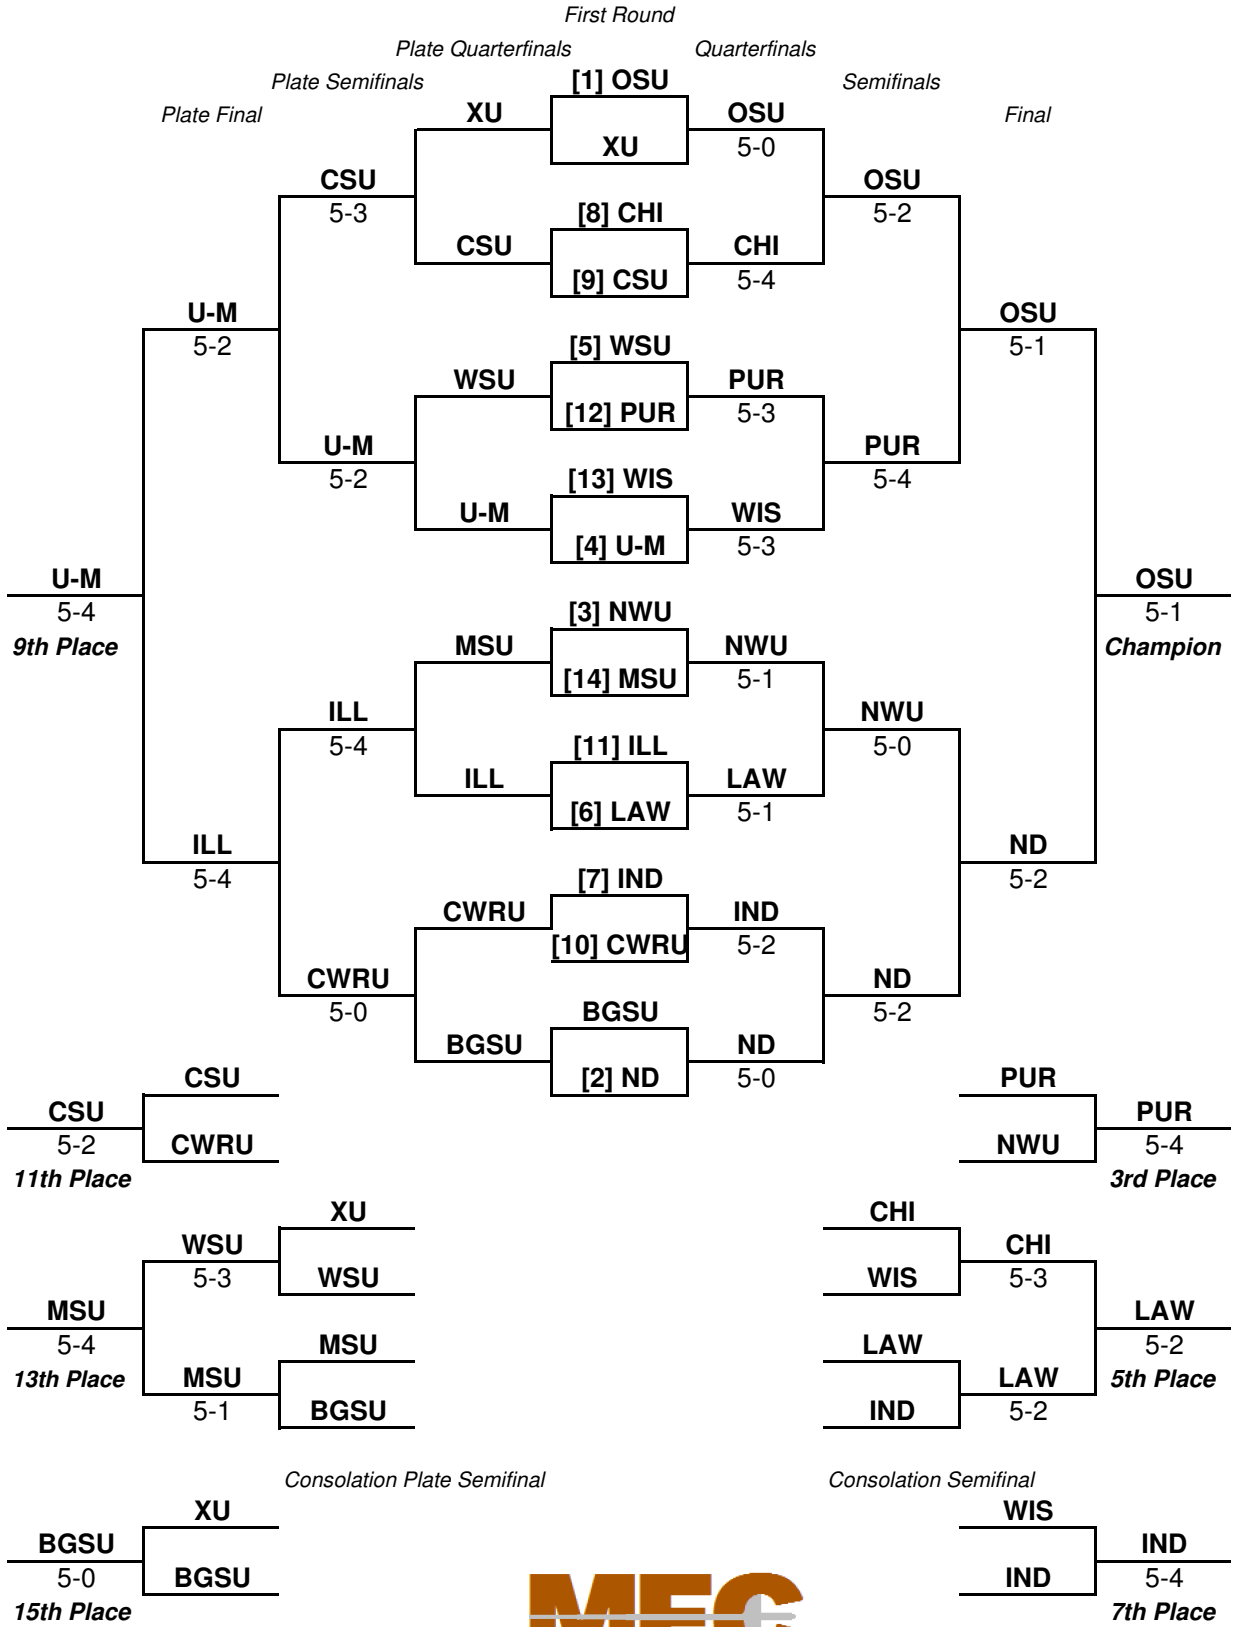

14th Midwest Fencing Conference Championships
March 4, 2012
Joyce Center Fieldhouse, University of Notre Dame
MEN'S TEAM EPEE

14th Midwest Fencing Conference Championships
March 4, 2012
Joyce Center Fieldhouse, University of Notre Dame
MEN'S TEAM EPEE PLAY-IN ROUND

Play-in Matches

[16] XU		
[17] IOWA	XU 5-1	advances to First Round

[15] UDM		
[18] BGSU	BGSU 5-3	advances to First Round

IOWA		
UDM	UDM 5-1	

17th Place

14th Midwest Fencing Conference Championships
March 4, 2012
Joyce Center Fieldhouse, University of Notre Dame
MEN'S TEAM FOIL

14th Midwest Fencing Conference Championships
March 4, 2012
Joyce Center Fieldhouse, University of Notre Dame
MEN'S FOIL PLAY-IN ROUND

Play-in Matches

[16] LAW	LAW	advances to First Round
[17] BGSU	5-1	
[13] CWRU	CWRU	advances to First Round
[20] XU	5-0	
[14] OAK	IOWA	advances to First Round
[19] IOWA	5-4	
[15] MINN	WIS	advances to First Round
[18] WIS	5-4	

17-20 Semifinal

14th Midwest Fencing Conference Championships
March 4, 2012
Joyce Center Fieldhouse, University of Notre Dame
MEN'S TEAM SABRE

14th Midwest Fencing Conference Championships
March 4, 2012
Joyce Center Fieldhouse, University of Notre Dame
MEN'S SABRE PLAY-IN ROUND