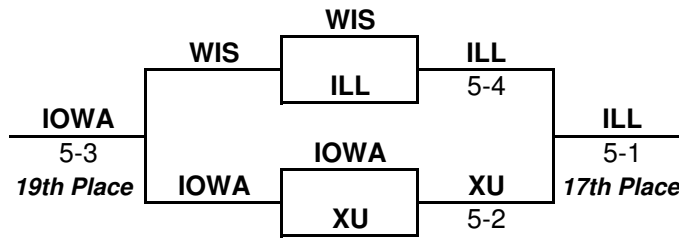

14th Midwest Fencing Conference Championships
March 4, 2012
Joyce Center Fieldhouse, University of Notre Dame
MEN'S FOIL PLAY-IN ROUND

Play-in Matches

[16] LAW	LAW	advances to First Round
[17] BGSU	5-1	
[13] CWRU	CWRU	advances to First Round
[20] XU	5-0	
[14] OAK	IOWA	advances to First Round
[19] IOWA	5-4	
[15] MINN	WIS	advances to First Round
[18] WIS	5-4	

17-20 Semifinal

14th Midwest Fencing Conference Championships
March 4, 2012
Joyce Center Fieldhouse, University of Notre Dame
MEN'S TEAM SABRE

14th Midwest Fencing Conference Championships
March 4, 2012
Joyce Center Fieldhouse, University of Notre Dame
MEN'S SABRE PLAY-IN ROUND

Play-in Matches

[16] WIS
[17] BGSU 4-4 (23-21) **BGSU** advances to First Round

[13] MINN
[20] ILL 5-2 **MINN** advances to First Round

[14] CWRU
[19] IOWA 5-1 **CWRU** advances to First Round

[15] XU
[18] UDM 5-1 **[18] UDM** advances to First Round

17-20 Semifinal

14th Midwest Fencing Conference Championships
March 4, 2012
Joyce Center Fieldhouse, University of Notre Dame
WOMEN'S TEAM EPEE

14th Midwest Fencing Conference Championships
March 4, 2012
Joyce Center Fieldhouse, University of Notre Dame
WOMEN'S TEAM FOIL