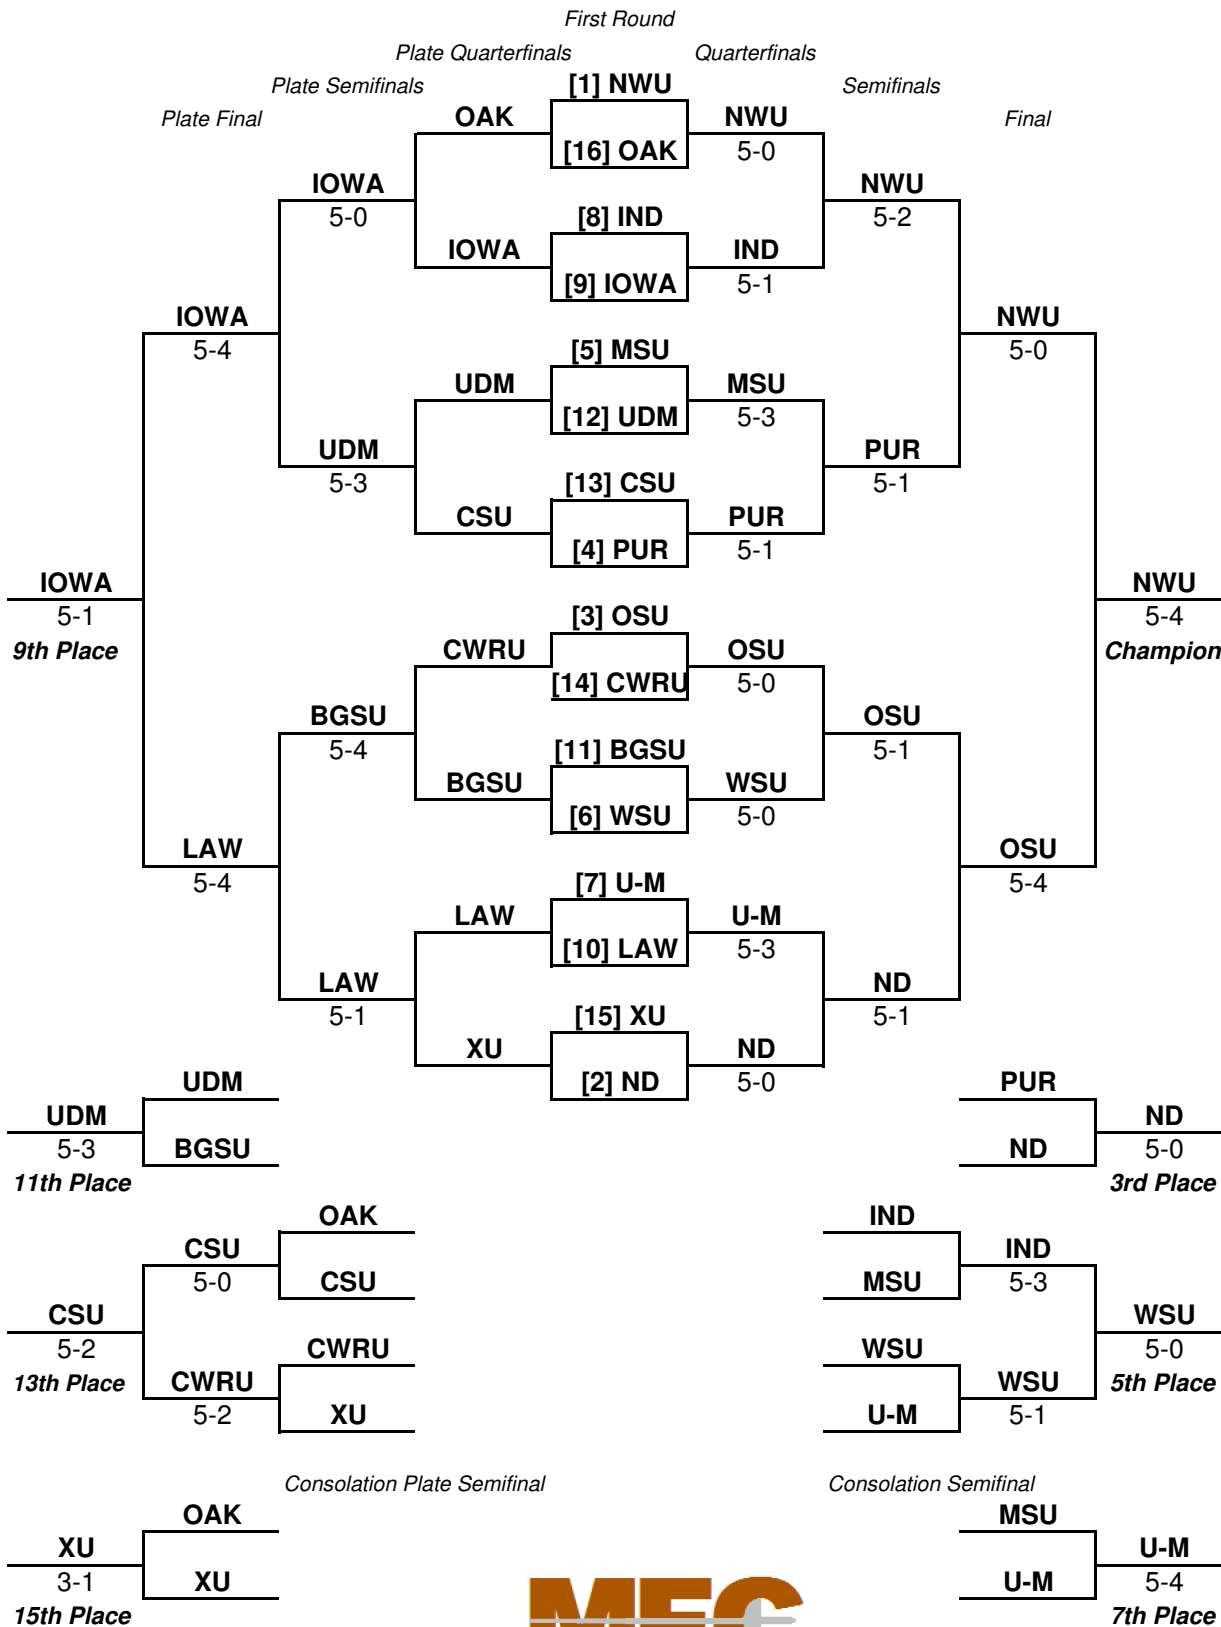

14th Midwest Fencing Conference Championships
March 4, 2012
Joyce Center Fieldhouse, University of Notre Dame
WOMEN'S TEAM FOIL