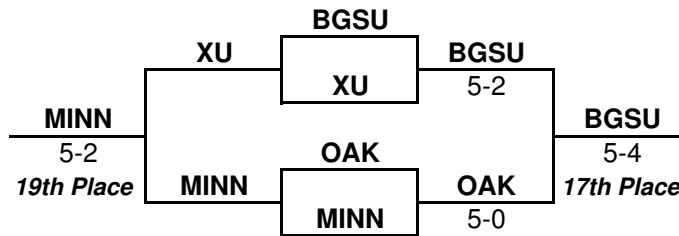

14th Midwest Fencing Conference Championships
March 4, 2012
Joyce Center Fieldhouse, University of Notre Dame
MEN'S TEAM EPEE

14th Midwest Fencing Conference Championships
March 4, 2012
Joyce Center Fieldhouse, University of Notre Dame
MEN'S TEAM EPEE PLAY-IN ROUND

Play-in Matches

[16] XU		
[17] IOWA	XU 5-1	advances to First Round

[15] UDM		
[18] BGSU	BGSU 5-3	advances to First Round

IOWA		
UDM	UDM 5-1	

17th Place

14th Midwest Fencing Conference Championships
March 4, 2012
Joyce Center Fieldhouse, University of Notre Dame
MEN'S TEAM FOIL

14th Midwest Fencing Conference Championships
March 4, 2012
Joyce Center Fieldhouse, University of Notre Dame
MEN'S FOIL PLAY-IN ROUND

Play-in Matches

[16] LAW	LAW	advances to First Round
[17] BGSU	5-1	
[13] CWRU	CWRU	advances to First Round
[20] XU	5-0	
[14] OAK	IOWA	advances to First Round
[19] IOWA	5-4	
[15] MINN	WIS	advances to First Round
[18] WIS	5-4	

17-20 Semifinal

14th Midwest Fencing Conference Championships
March 4, 2012
Joyce Center Fieldhouse, University of Notre Dame
MEN'S TEAM SABRE

14th Midwest Fencing Conference Championships
March 4, 2012
Joyce Center Fieldhouse, University of Notre Dame
MEN'S SABRE PLAY-IN ROUND